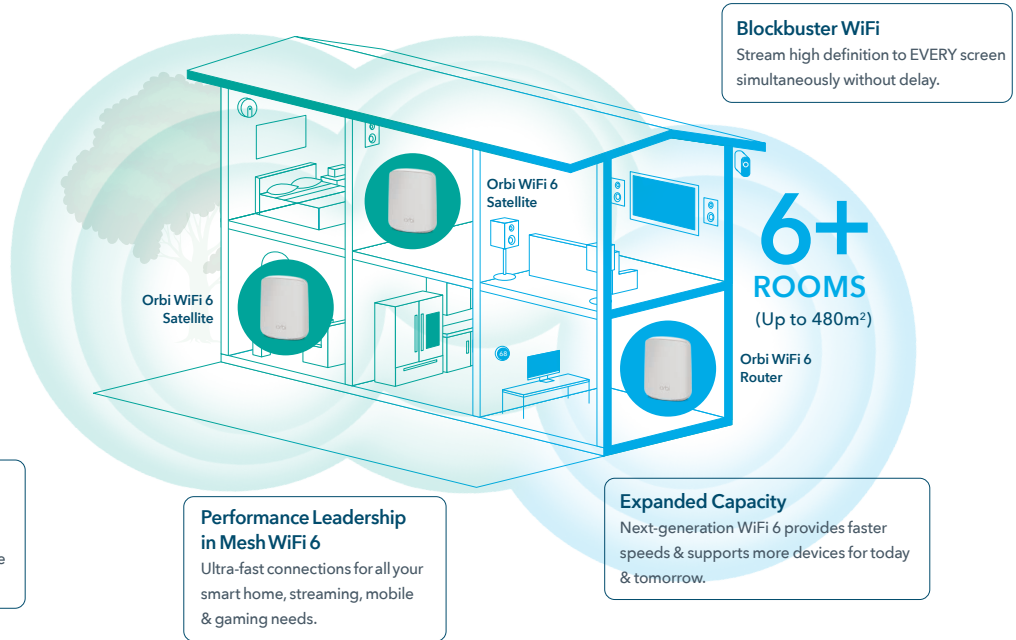

Don't let your home be a maze of dead zones. Get consistent speeds everywhere with 7 Gigabit Ethernet ports.

It's Easy.

Enjoying your WiFi has never been easier. With the Orbi app, set up your WiFi, customize your settings & enjoy your new Orbi WiFi in minutes.

Manage Your Kids' Screen Time.

NETGEAR Smart Parental Controls™ is an easy way for parents to monitor, pause the Internet and promote healthy habits across connected devices.

Cybersecurity With NETGEAR Armor™.

Protect your connected home devices from Internet threats with best-in-class anti-virus, anti-malware & data protection.¹

House Diagram

orbi™
Powerful
Smart Home
Experience

Use the Orbi app to setup and manage your Orbi WiFi, and manage your kids' time online across their connected devices with NETGEAR Smart Parental Controls™.