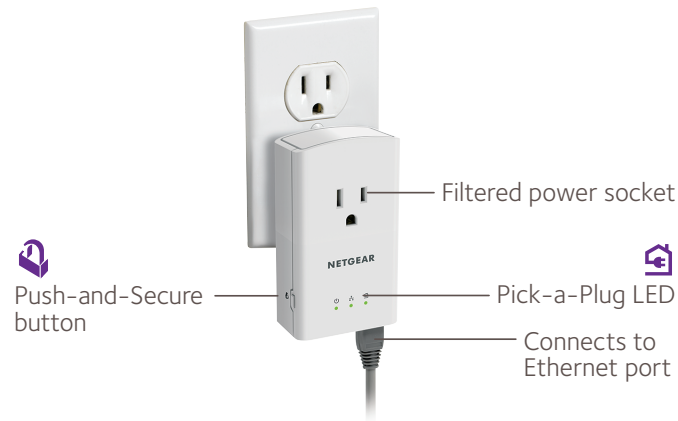

Connection Diagram

PACKAGE CONTENTS

- Two (2) Powerline 500 1 Port, Extra Outlet Adapters (XAV5421)
- Two (2) 2 m (6.5 ft) Ethernet cables
- Quick install documentation

SPECIFICATIONS

- Dimensions: 100 x 56 x 31 mm (3.94 x 2.2 x 1.22 in)
- Weight: 144 g (0.32 lb)
- One (1) 500Mbps[†] Powerline interface each
- One (1) 10/100 Mbps[†] Fast Ethernet port each
- Typical coverage up to 500m² (5,832 ft²)[†]
- HomePlug® AV¹ compliant
- IEEE® 1901 compliant
- IEEE® 802.3 compliant

WARRANTY

- Limited 1-year warranty minimum or longer if provided by law. Plus 90-day basic customer support. For warranty and support details in your region visit www.support.netgear.com

SYSTEM REQUIREMENTS

- To connect via Ethernet: RJ-45 Ethernet port
- To visualize your Powerline network and secure connection via Software: Microsoft® Windows 7, Vista®, XP® or Mac OS® X

This product comes with a limited warranty that is valid only if purchased from a NETGEAR authorized reseller.

* Basic technical support provided for 90 days from date of purchase when purchased from a NETGEAR authorized reseller.

¹ Requires use of HomePlug AV compatible Powerline device (two XAV5421 devices included). For a complete list of HomePlug AV certified devices, please check www.homeplug.org/certified_products.

[†] Actual data throughput and data over distance will vary. Network conditions and environmental factors, including volume of network traffic, building material and construction, and network overhead, result in lower actual data throughput rate.

Outlets must be electrically connected in order for Powerline devices to provide a network connection between them.

For indoor use only. Valid for sale in all EU member states, EFTA states, and Switzerland.

NETGEAR, and the NETGEAR Logo are trademarks and/or registered trademarks of NETGEAR, Inc. and/or its subsidiaries in the United States and/or other countries. Other brand names mentioned herein are for identification purposes only and may be trademarks of their respective holder(s). Information is subject to change without notice.

© 2014 NETGEAR, Inc. All rights reserved.