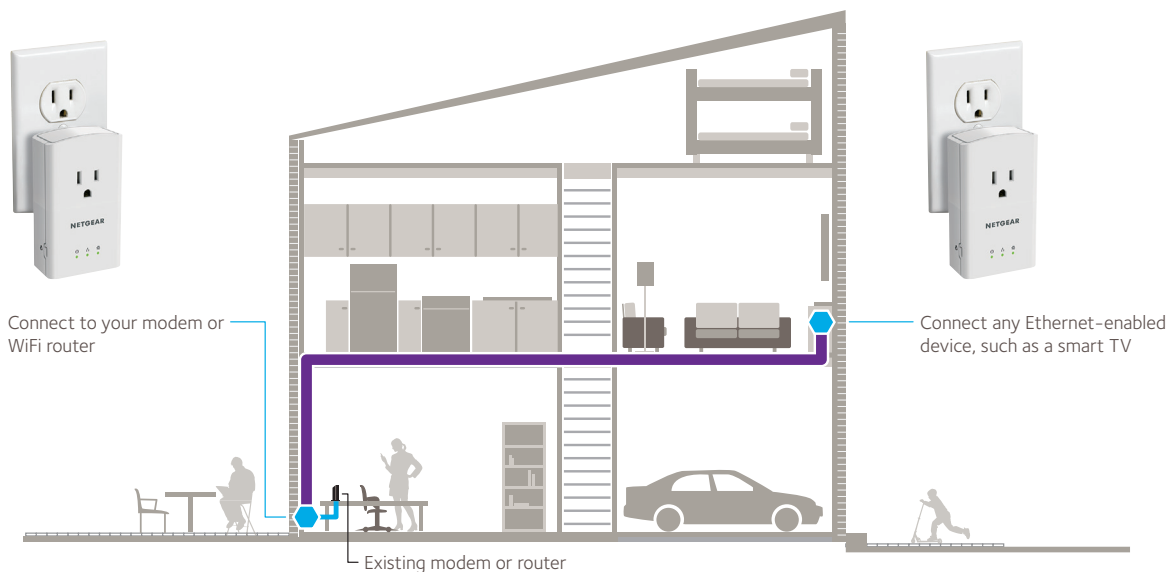

Extend Internet access to any power outlet

- Extra noise-filtered power outlet
- Perfect for connecting smart TVs & game consoles
- Ideal for HD streaming & gaming

Overview

The NETGEAR Powerline 500 extends your Internet access to any power outlet. With speeds up to 500Mbps†, it's perfect for connecting smart TVs and game consoles. It's also ideal for streaming music and HD video. Extra noise-filtered power outlet provides connection for additional devices.

Plug-and-play

Set up in minutes, no need to configure or install software.

Noise-filtered power outlet

Provides an extra outlet and improves the overall Powerline network performance.

Push-and-Secure

Encrypts Powerline network connections with the touch of a button.

NETGEAR Powerline is one of the easiest ways to extend a wired Internet connection to any room without running long wires. Just plug into any electrical outlet then plug into your new network connection. It's that easy.