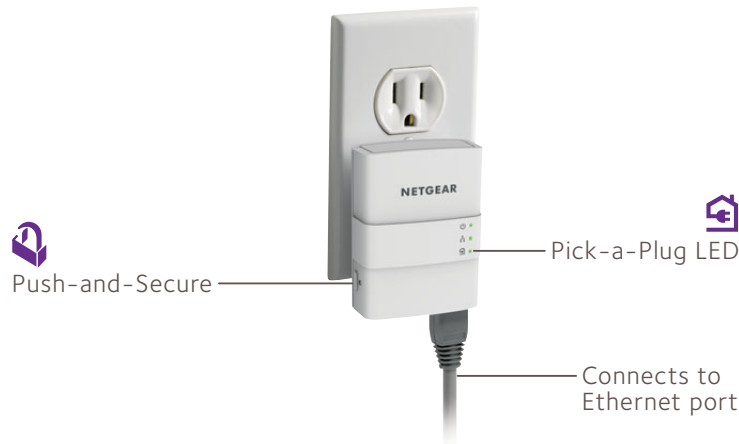

Extend Internet access to any power outlet

- Create a wired network using Powerline
- Perfect for connecting smart TVs & game consoles
- Ideal for streaming music & HD video

Overview

The NETGEAR Powerline 500—Essentials Edition extends your Internet access to any power outlet. With speeds up to 500Mbps[†], it's perfect for connecting smart TVs and game consoles. It's also ideal for streaming music and HD video.

NETGEAR Powerline is one of the easiest ways to extend a wired Internet connection to any room without running long wires. Just plug into any electrical outlet then plug into your new network connection. It's that easy.

Connect to your modem or WiFi router

Connect any Ethernet-enabled device, such as a smart TV

Existing modem or router

Connection Diagram

PACKAGE CONTENTS

- Two (2) Powerline 500, 1 Port Adapters (XAV5221)
- Two (2) 2 m (6.5 ft) Ethernet cables
- Quick install documentation