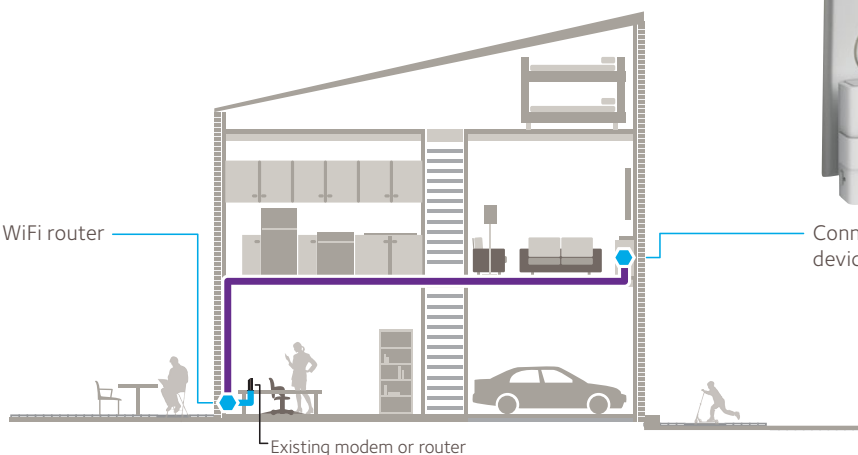

Extend Internet access to any power outlet

- Create a wired network using Powerline
- Perfect for connecting smart TVs & game consoles
- Ideal for streaming music & HD video

Overview

The NETGEAR Powerline 500—Essentials Edition extends your Internet access to any power outlet. With speeds up to 500Mbps[†], it's perfect for connecting smart TVs and game consoles. It's also ideal for streaming music and HD video.

NETGEAR Powerline is one of the easiest ways to extend a wired Internet connection to any room without running long wires. Just plug into any electrical outlet then plug into your new network connection. It's that easy.

Connect to your modem or WiFi router

Connect any Ethernet-enabled device, such as a smart TV

Existing modem or router

Connection Diagram

PACKAGE CONTENTS

- Two (2) Powerline 500, 1 Port Adapters (XAV5221)
- Two (2) 2 m (6.5 ft) Ethernet cables
- Quick install documentation