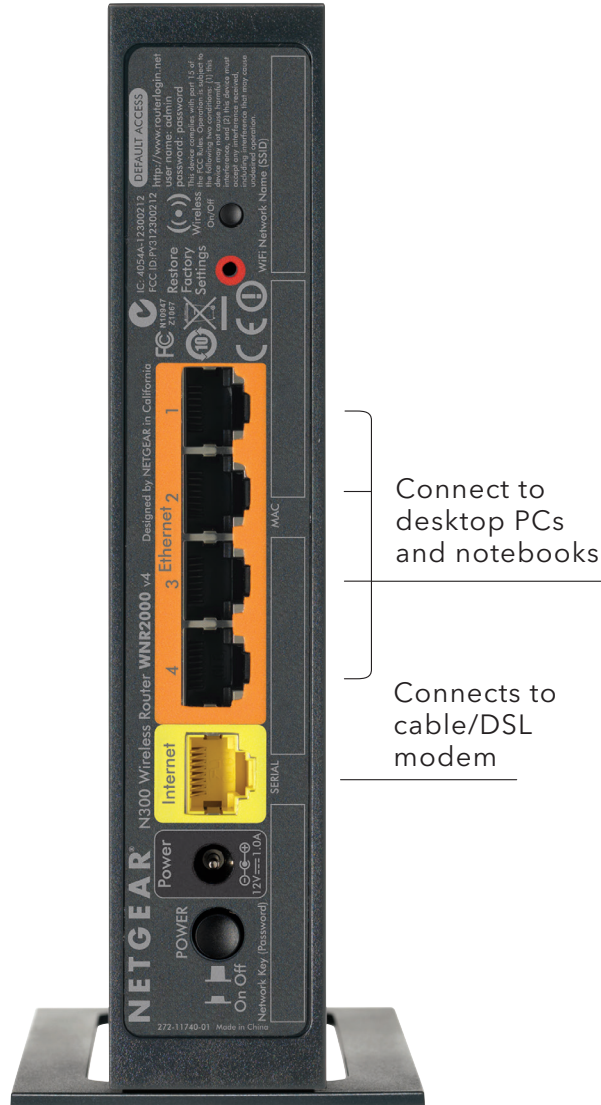

Performance & Use

- N300 WiFi speed—Faster downloads & Internet gaming
- WiFi range for medium-sized homes
- Lifetime Warranty

Overview

The NETGEAR N300 Wireless Router (WNR2000) offers WiFi for work and play. This router delivers high-performance wireless speeds of up to 300Mbps and is a better router for medium-sized homes. The WNR2000 delivers the speed and reliability needed for applications such as online gaming and multimedia streaming and a secure and reliable connection to the Internet.

EMAIL, CHAT, SURF, MUSIC, VIDEO—Enjoy a fast, reliable and secure wireless connection to the Internet

ONLINE GAMING—Optimized for multi-player gaming with no lags

Connection Diagram

Package Contents

- N300 Wireless Router (WNR2000v4)
- Stand
- Ethernet cable
- Power adapter
- Quick install guide