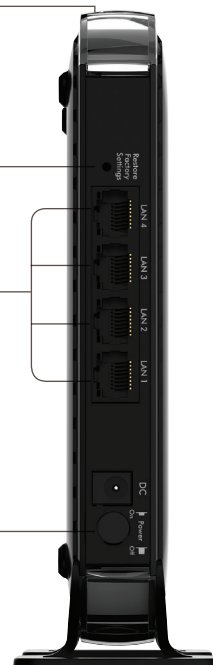

WiFi Range Extenders boost your existing WiFi & deliver greater wireless speed to weak WiFi spots, improving the range & connectivity you desire for iPads®, smartphones, laptops & more.

WiFi Range Extender

Boosts the range of your existing WiFi & creates a stronger signal in hard-to-reach areas

Existing WiFi

Sometimes your router does not provide the WiFi coverage you need

Network Connections

Secure connection (WPS)

Reset

Fast Ethernet ports

Power on/off