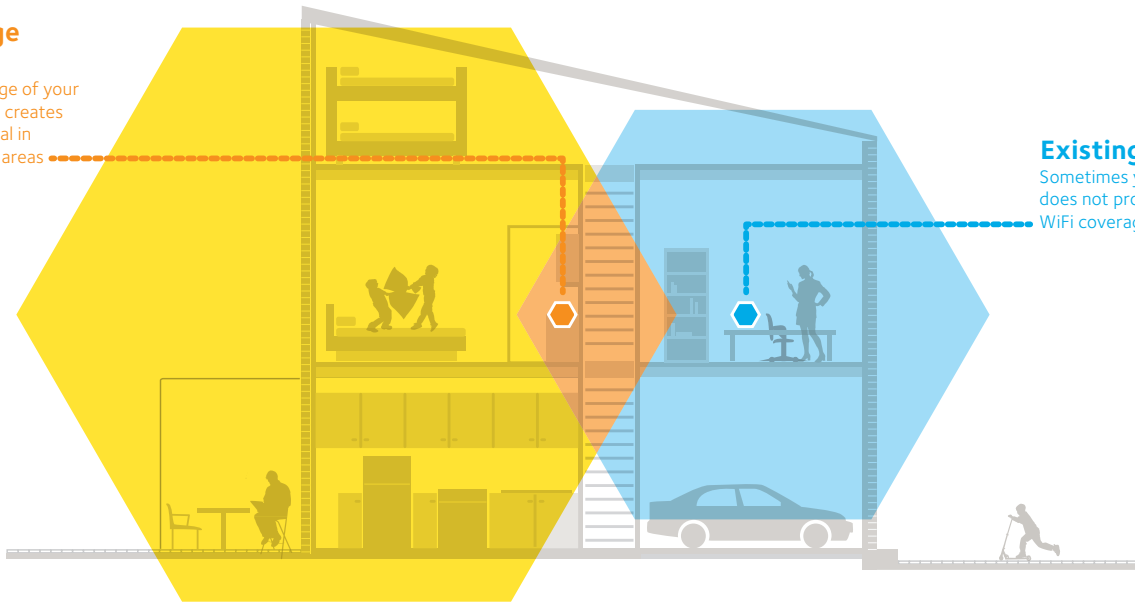

WiFi Range Extenders boost your existing WiFi & deliver greater wireless speed to weak WiFi spots, improving the range & connectivity you desire for iPads®, smartphones, laptops & more.

WiFi Range Extender

Boosts the range of your existing WiFi & creates a stronger signal in hard-to-reach areas

Existing WiFi

Sometimes your router does not provide the WiFi coverage you need

Network Connections

Secure connection (WPS)

Reset

Fast Ethernet ports

Power on/off