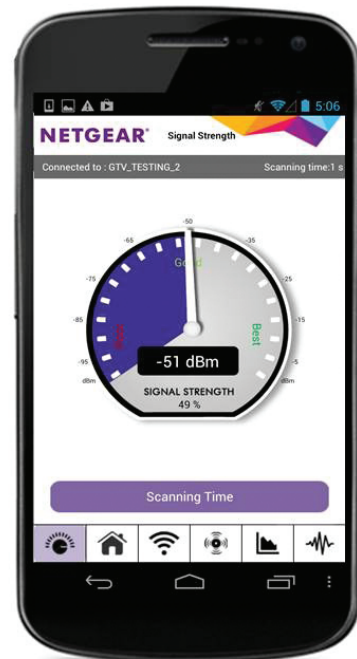

## Network Connections

Secure connection (WPS)

Reset

Fast Ethernet ports

Power on/off

### WiFi Analytics App

How strong is your WiFi signal? Use the NETGEAR WiFi Analytics app & get advanced analytics to optimize your existing or newly extended WiFi network. Check your network status, WiFi signal strength, identify crowded WiFi channels & much more!

Here's what you can do with the WiFi Analytics App!

- Get a network status overview
- Check WiFi signal strength
- Measure WiFi channel interference
- Keep track of WiFi strength by location
- And more...

Scan to install app