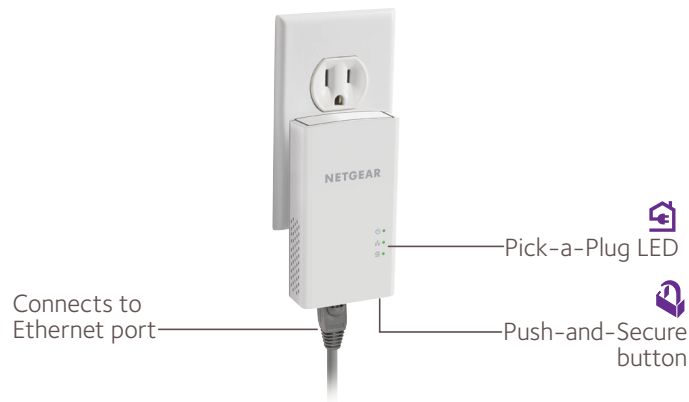

Connection Diagram

PACKAGE CONTENTS

- Two (2) Powerline 1200 Adapters (PL1200)
- Two (2) Ethernet cables
- Quick start guide

SPECIFICATIONS

- Dimensions: 100 x 56 x 30 mm (4.5 x 2.2 x 1.18 in)
- Weight: 112.5g (0.25lb)
- Power consumption: Standby 0.471W, on-state 2.44W, full power 3.47W
- 1200Mbps[†] Powerline interface
- 10/100/1000Mbps[†] Gigabit Ethernet port
- Typical coverage up to 500m² (5,832 ft²)[†]
- HomePlug® AV2¹ compliant
- Works with HomePlug AV and HomePlug Green PHY
- IEEE® 802.3 compliant

WARRANTY

- For warranty details visit www.netgear.com/about/warranty

SYSTEM REQUIREMENTS

- To connect via Ethernet: RJ-45 Ethernet port
- Existing electrical wiring and outlets

This product comes with a limited warranty that is valid only if purchased from a NETGEAR authorized reseller.

* 90-day complimentary technical support following purchase from a NETGEAR authorized reseller.

¹ For a complete list of HomePlug AV certified devices, please check www.homeplug.org/certified_products.

[†] Actual data throughput and data over distance will vary. Network conditions and environmental factors, including volume of network traffic, building material and construction, and network overhead, result in lower actual data throughput rate.

Outlets must be electrically connected in order for Powerline devices to provide a network connection between them.

NETGEAR, and the NETGEAR logo, are trademarks of NETGEAR, Inc. Mac, Mac OS and the Mac logo are trademarks of Apple Inc. Any other trademarks herein are for reference purposes only. ©2017 NETGEAR, Inc. All rights reserved.