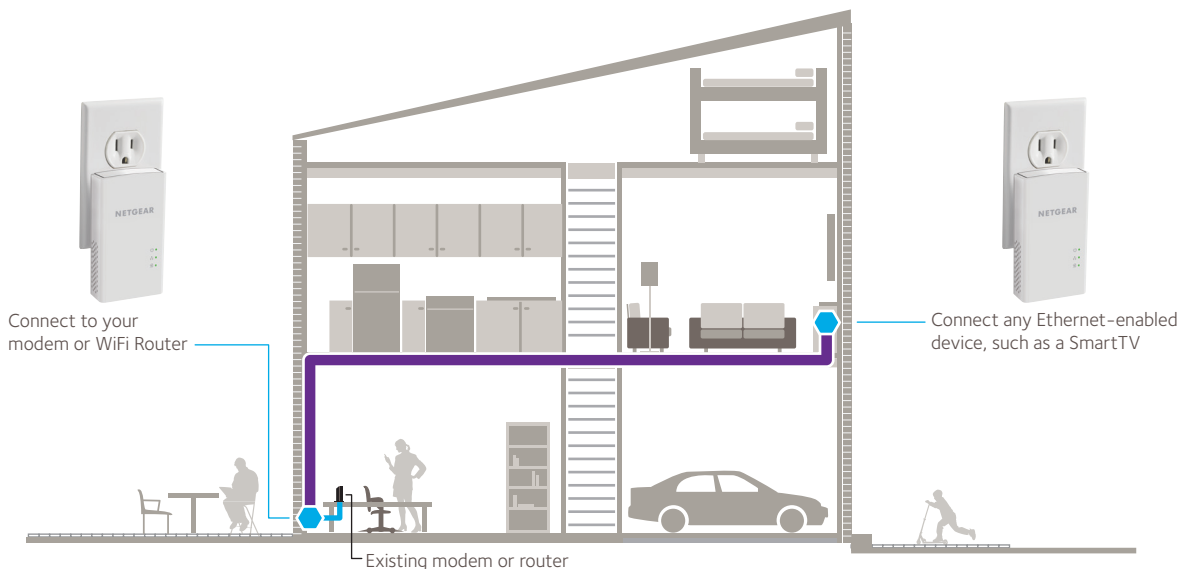

Overview

Use your existing electrical wiring to extend your Internet access to any room in your house. Just plug the Powerline 1200 into any electrical outlet then plug in your new network connection. It's that easy. With a 1200Mbps speed and Beamforming, the Powerline 1200 adapter is perfect for connecting smart TVs, streaming players, and game consoles.

Energy-saving

Automatically powers down when not in use.

Wide Coverage

Multiple data streams (MIMO) with Beamforming technology offer improved coverage.

Push-and-Secure

Encrypts Powerline network connections with the touch of a button.

NETGEAR Powerline is one of the easiest ways to extend a wired Internet connection to any room without running long wires. Just plug into any electrical outlet and connect your device to the Ethernet port. It's that easy.