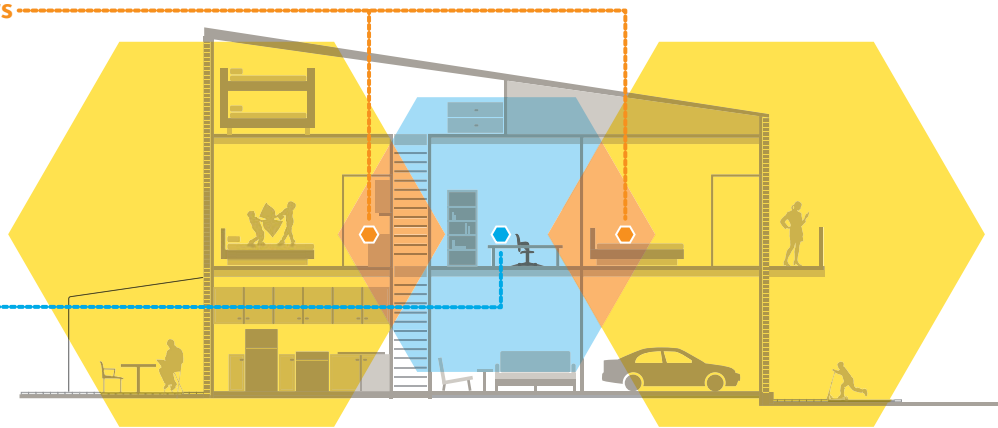

WiFi Range Extenders boost your existing WiFi & deliver greater wireless speed & coverage to where WiFi signals are weak. Improve your home's WiFi and get better connections for iPads®, smartphones, laptops & more.

WiFi Range Extenders

Boost the range of your existing WiFi & create a stronger signal in hard-to-reach areas.

Existing WiFi

Sometimes your router does not provide the WiFi coverage you need.