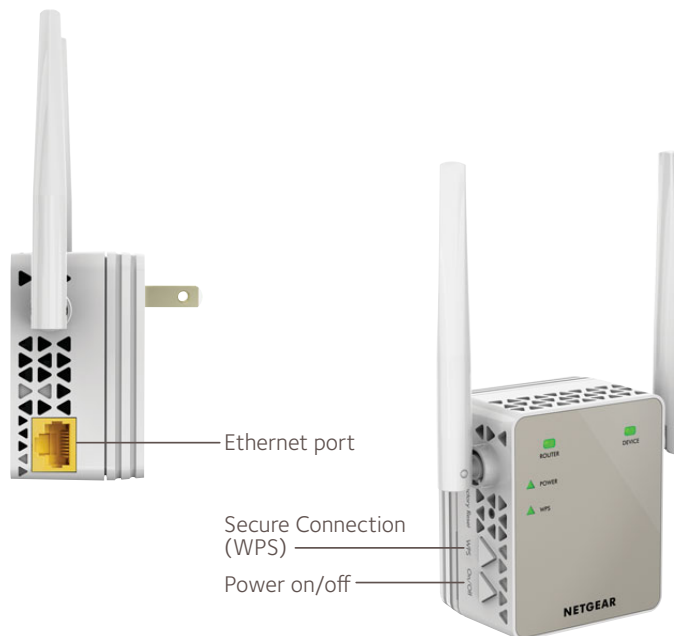

WiFi Range Extenders boost your existing WiFi & deliver greater wireless speed & coverage to where WiFi signals are weak. Improve your home's WiFi and get better connections for iPads®, smartphones, laptops & more.

WiFi Range Extenders

Boost the range of your existing WiFi & create a stronger signal in hard-to-reach areas.

Existing WiFi

Sometimes your router does not provide the WiFi coverage you need.