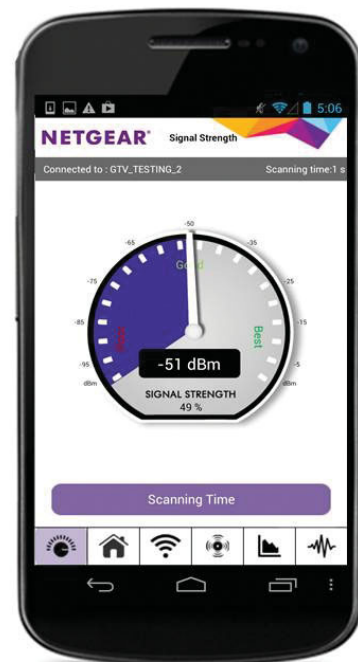

WiFi Analytics App

How strong is your WiFi signal? Use the NETGEAR WiFi Analytics app & get advanced analytics to optimize your existing or newly extended WiFi network. Check your network status, WiFi signal strength, identify crowded WiFi channels & much more!

Here's what you can do with the WiFi Analytics App!

- Get a network status overview
- Check WiFi signal strength
- Measure WiFi channel interference
- Keep track of WiFi strength by location
- and more...

Scan to install app