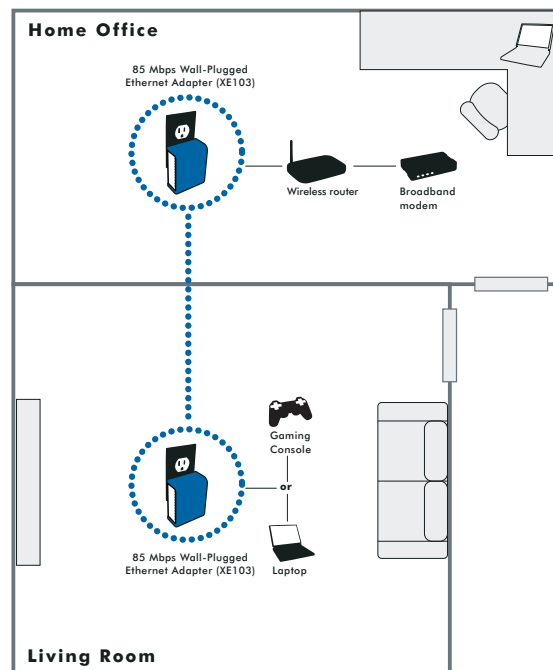

Plug and Play connection of a Powerline HD Network¹