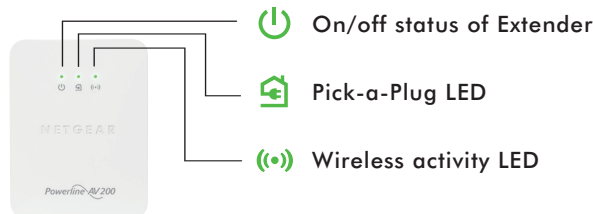

Range Extender

XAVN2001

XAV1301

Push-and-Secure

Connects to Ethernet port

DYNAMIC LED INDICATORS

Finds best location for optimal wireless coverage and displays real-time, end-to-end network status.

Package Contents

- One (1) Universal WiFi Range Extender – Powerline Edition (XAVN2001v2)
- One (1) Powerline 200 Mini Adapter (XAV1301v2)
- Two (2) 2 m (6.5 ft) Ethernet cables
- Documentation

Warranty

- Localized to country of sale