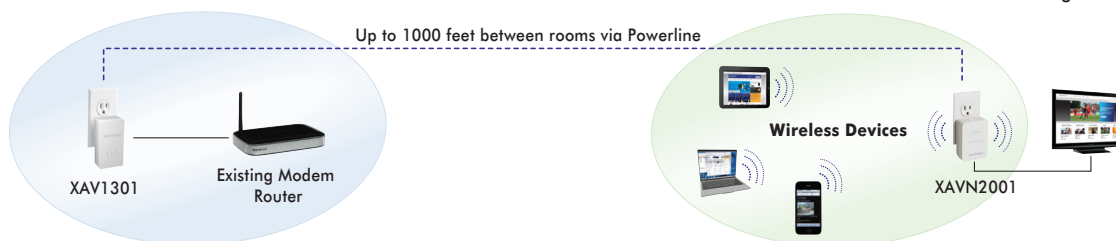

## Universal WiFi Range Extender – Powerline Edition

XAVNB2001

Create a WiFi access point at any power outlet

Eliminates WiFi dead spots with extended range

Ideal for connecting iPad®, laptop &amp; game console

UNIVERSAL WIFI RANGE EXTENDER-  
POWERLINE EDITION

- ✓ Extends coverage where there are usually dead spots
- ✓ Wall-plug design for convenient placement
- ✓ Finds best location for optimal wireless coverage with dynamic LED indicators
- ✓ Easy installation—no CD or Ethernet cable required
- ✓ Provides security through encryption using WPA/WPA2/WEP
- ✓ Extra Fast Ethernet port for wired connection

## EXTEND YOUR WIFI INTERNET CONNECTION

Home Office

Living Room

## PRODUCT OVERVIEW

The NETGEAR Universal WiFi Range Extender - Powerline Edition allows you to create a WiFi access point at any power outlet. It eliminates WiFi dead spots by extending the range of your wireless network and is ideal for connecting iPads, laptops and game consoles. The wall-plug design enables convenient placement and setup is easy – no CD or Ethernet cable required.