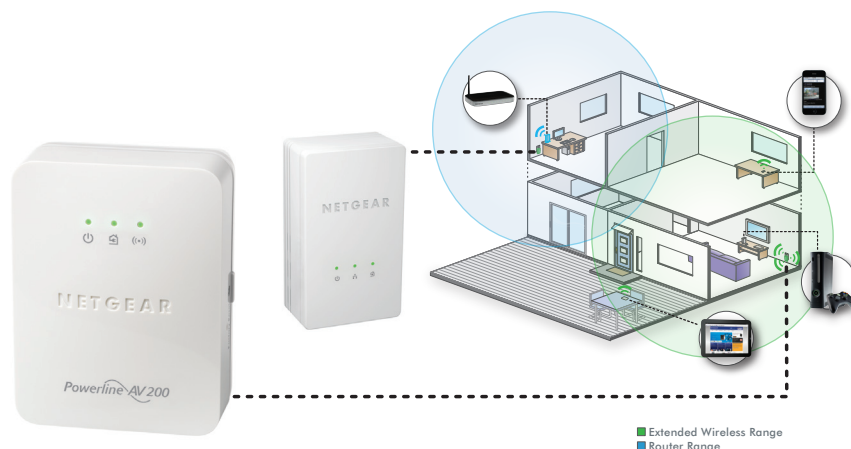

## Universal WiFi Range Extender – Powerline Edition

XAVNB2001

Create a WiFi access point at any power outlet

Eliminates WiFi dead spots with extended range

Ideal for connecting iPad®, laptop &amp; game console

UNIVERSAL WIFI RANGE EXTENDER-  
POWERLINE EDITION

- ✓ Extends coverage where there are usually dead spots
- ✓ Wall-plug design for convenient placement
- ✓ Finds best location for optimal wireless coverage with dynamic LED indicators
- ✓ Easy installation—no CD or Ethernet cable required
- ✓ Provides security through encryption using WPA/WPA2/WEP
- ✓ Extra Fast Ethernet port for wired connection

## PRODUCT OVERVIEW

The NETGEAR Universal WiFi Range Extender - Powerline Edition allows you to create a WiFi access point at any power outlet. It eliminates WiFi dead spots by extending the range of your wireless network and is ideal for connecting iPads, laptops and game consoles. The wall-plug design enables convenient placement and setup is easy – no CD or Ethernet cable required.