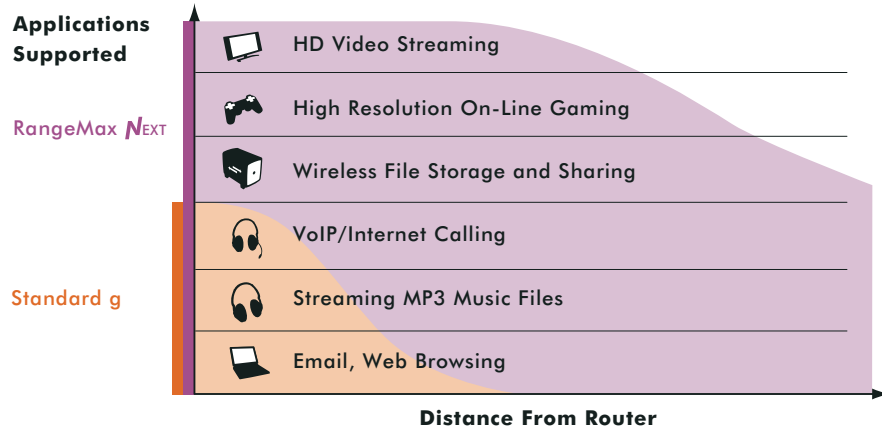

This is Steady-Stream

- Steady-Stream technology ensures you have enough streaming bandwidth to support all of your applications, all over your home, all at once.