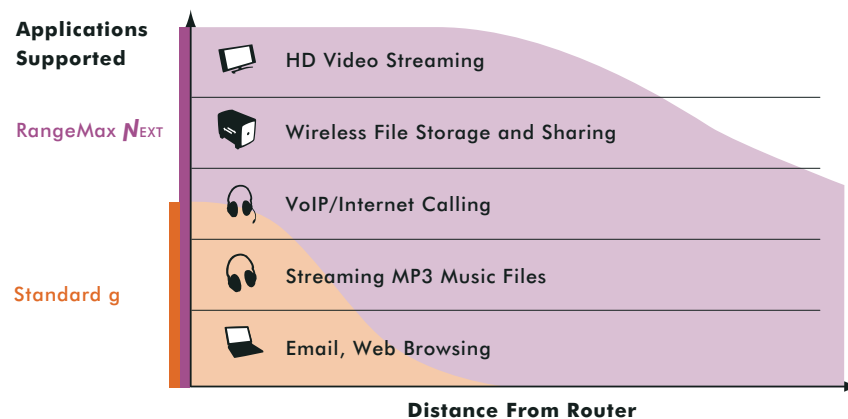

A RangeMax NEXT wireless network creates and maintains stable connections and enough bandwidth to surf the Internet, download emails, make Internet phone calls, share files, and stream high-definition videos, simultaneously* at any distance or location in the SOHO. Because RangeMax NEXT is compatible with all legacy b and g wireless products, you are sure to be connected. The RangeMax NEXT Wireless Access Point connects to any router to extend your network.

Preset internal antennas and 11n-True Test, high-performance testing and tuning, provides maximum performance and high-quality streaming every time. Touchless WiFi Security makes creating the highest level of network security easy and includes WEP, WPA-PSK, or WPA2-PSK. Setup is simple and secure.

This is Steady-Stream ● Steady-Stream technology ensures you have enough streaming bandwidth to support all of your applications, all over your home, all at once.