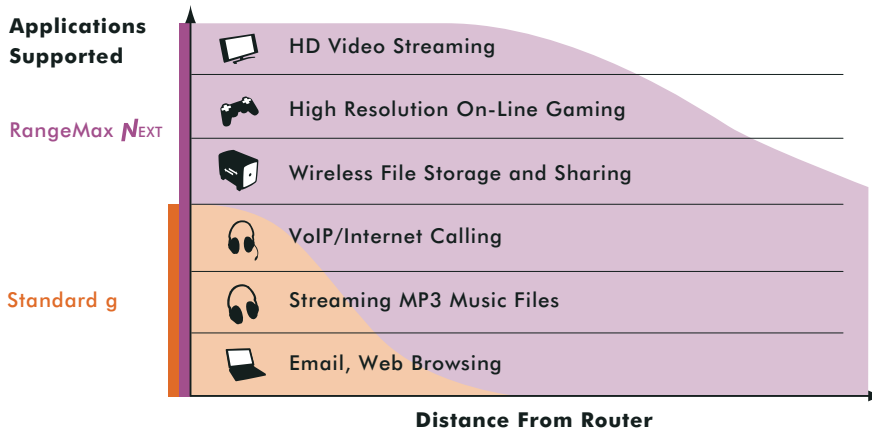

This is Steady-Stream

Steady-Stream technology ensures you have enough streaming bandwidth to support all of your applications, all over your home, all at once.