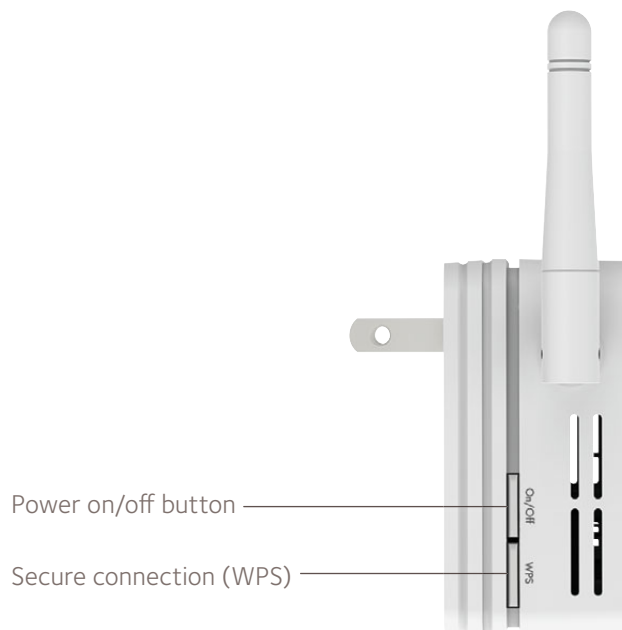

Network Connections