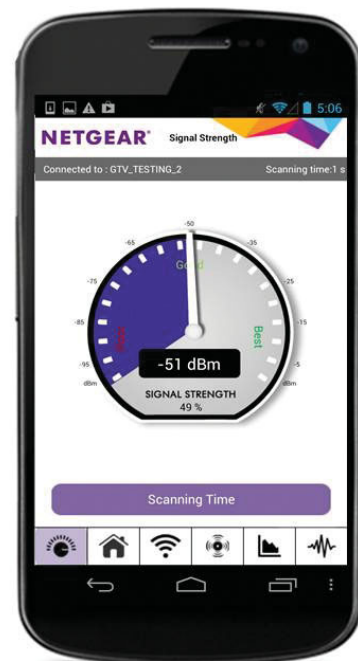

## Network Connections

### WiFi Analytics App

How strong is your WiFi signal? Use the NETGEAR WiFi Analytics app & get advanced analytics to optimize your existing or newly extended WiFi network. Check your network status, WiFi signal strength, identify crowded WiFi channels & much more!

Here's what you can do with the WiFi Analytics App!

- Get a network status overview
- Check WiFi signal strength
- Measure WiFi channel interference
- Keep track of WiFi strength by location
- And more...

Scan to install app