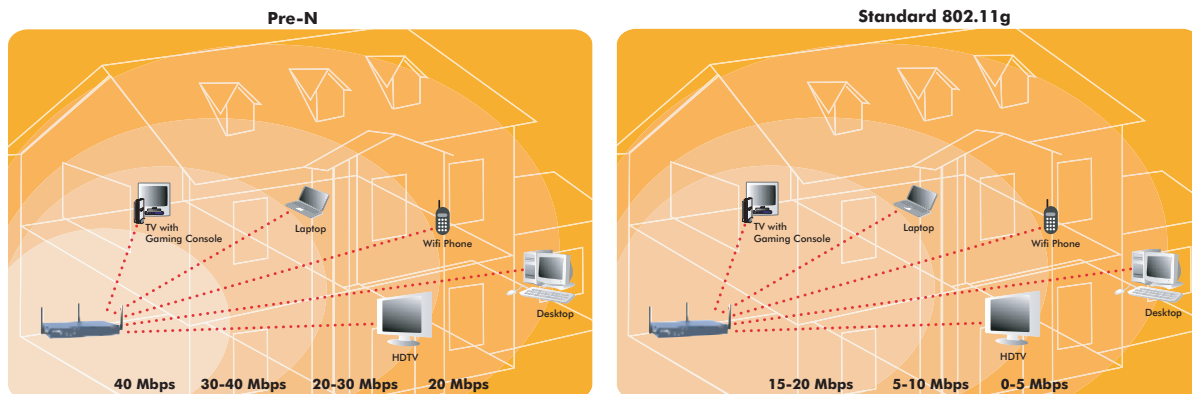

Maintain high speeds throughout your home with Pre-N**

Product Specifications

- **Wireless Speeds:**
  - 1, 2, 5.5, 6, 9, 11, 12, 18, 24, 36, 48, 54, 72, 96, 128 Mbps (auto rate capable), compatible with 802.11b or 802.11g
- **Standards:**
  - IEEE 802.11b, IEEE 802.11g
- **Security:**
  - 64/128 WEP Encryption and WPA-PSK
- **Warranty:**
  - NETGEAR 1-year warranty (see information enclosed)

System Requirements

- Windows® 2000, XP
- Pentium class notebook PC of 300 MHz or higher with an available PC Card slot
- We recommend using this product with the WGM124 Pre-N Wireless Router

Package Contents

- Pre-N Wireless PC Card (WGM511)
- Installation Guide
- Resource CD
- Warranty/Support information card

Key Features

- True MIMO™ technology delivers business class range for your home network
- Maintain unparalleled wireless speeds even at the furthest extremities of your home
- Fully compatible with 802.11b and 802.11g wireless products
- Setup is easy with Smart Wizard™ install assistant

NETGEAR Related Products

- Pre-N Wireless Router (WGM124 Recommended)
- 108 Mbps USB 2.0 Adapter (WG111T)
- 108 Mbps Wireless PCI Adapter (WG311T)
- 54 Mbps PCI Adapter (WG311) 54 Mbps USB 2.0 Adapter (WG111)
- 54 Mbps Wireless Print Server (WGPS606)
- 54 Mbps Wireless Game Adapter (WGE111)

NETGEAR

4500 Great America Parkway
Santa Clara, CA 95054 USA
Phone: 1-888-NETGEAR (638-4327)
E-mail: info@NETGEAR.com
www.NETGEAR.com

©2005 NETGEAR, Inc. NETGEAR®, Everybody's connecting.®, the Netgear Logo, Auto Uplink, and ProSafe, are trademarks or registered trademarks of Netgear, Inc. in the United States and/or other countries. Microsoft, Windows, Windows Media, and the Windows logo are trademarks, or registered trademarks of Microsoft Corporation in the United States and/or other countries. Other brand and product names are trademarks or registered trademarks of their respective holders. Information is subject to change without notice. All rights reserved.

* Free basic installation support provided for 90 days from date of purchase. Advanced product features and configurations are not included in free basic installation support; optional premium support available.

**Actual performance may vary due to operating conditions