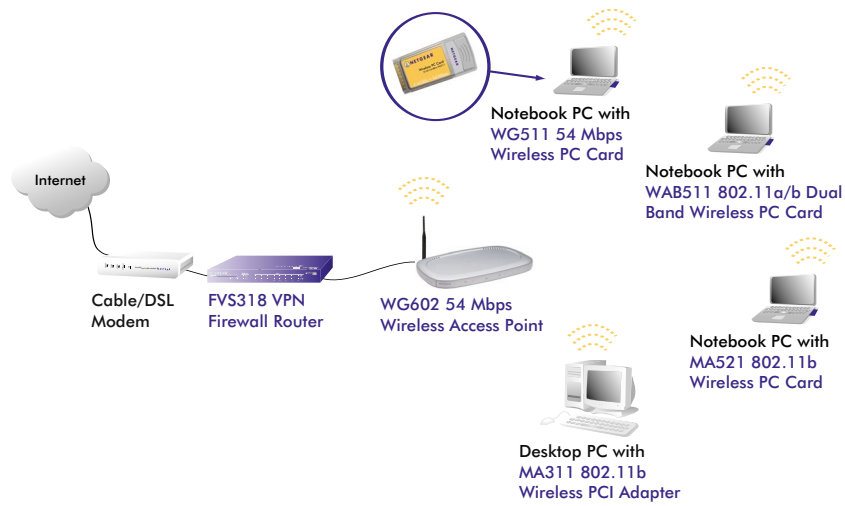

Technical Specifications

802.11b/g

- **Radio Data Rate:**
  - 1, 2, 5.5, 6, 9, 11, 12, 18, 24, 36, 48 & 54 Mbps
- **Modulation Type:**
  - OFDM with BPSK, QPSK, 16QAM, 64QAM, DBPSK, DQPSK, CCK
- **Frequency:**
  - 2.412 ~ 2.462 GHz (US)
  - 2.412 ~ 2.484 GHz (Japan)
  - 2.412 ~ 2.472 GHz (Europe ETSI)
  - 2.457 ~ 2.462 GHz (Spain)
  - 2.457 ~ 2.472 GHz (France)
- **Encryption:**
  - 40-bit (also called 64-bit), 128-bit WEP encryption
- **Dimensions:**
  - 120 x 54 x 7 mm (4.73 x 2.13 x .28 in)
- **Weight:**
  - 40 g (1.41 oz)
- **Electromagnetic Compliance:**
  - FCC Part 15 Sub Class B
- **Warranty:**
  - NETGEAR 3-year warranty

Package Contents

- WG511 Wireless PC Card 32-bit CardBus
- Installation Guide
- Resource CD
- Warranty card
- Support information card

Minimum System Requirements

- Pentium® Class PC
- Available 32-bit CardBus slot
- CD-ROM Drive
- Windows® 98SE, Me, 2000, or XP

NETGEAR®

4500 Great America Parkway
Santa Clara, CA 95054 USA
Phone: 1-888-NETGEAR (638-4327)
E-mail: info@NETGEAR.com
www.NETGEAR.com

©2003 NETGEAR, Inc. NETGEAR®, the NETGEAR logo, The Gear Guy, Everybody's connecting and Auto Uplink are trademarks or registered trademarks of Netgear, Inc. in the United States and/or other countries. Microsoft, Windows, and Windows Media Player are trademarks or registered trademarks of Microsoft Corporation in the United States and/or other countries. Other brand and product names are trademarks or registered trademarks of their respective holders. Information is subject to change without notice. All rights reserved.

D-WG511-3