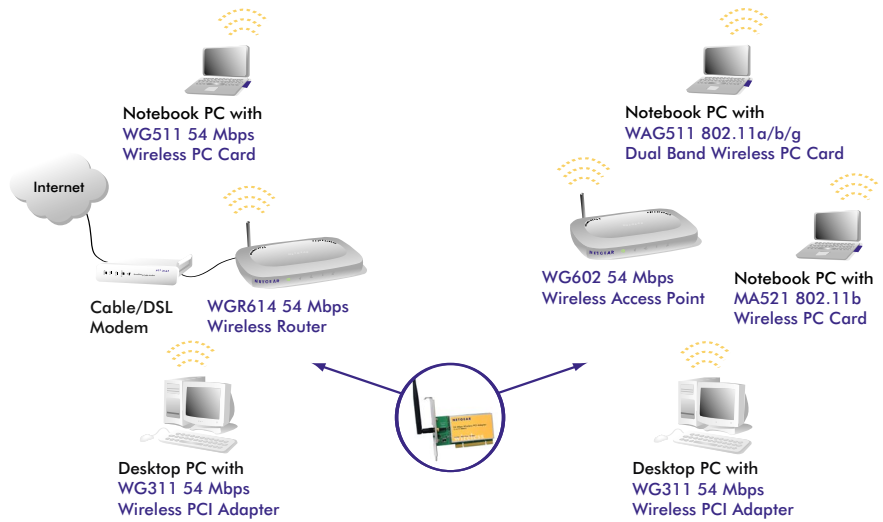

## 54 Mbps Wireless PCI Adapter

- At 54 Mbps, this wireless 2.4 GHz 802.11b/g PCI card is much faster than existing 11 Mbps wireless networks and will supercharge the delivery of media-rich content to your desktop PC as never before. It easily handles huge digital video and MP3 files, firing them through your network at blazing speeds. It gives you continuous access to your home wireless router or office network, saves the time and expense of installing Ethernet cabling when you want to set up or expand a network, and makes it simple to relocate your desktop PC without rewiring. Moreover, it allows network users to wirelessly share a broadband Internet connection for access to corporate resources, the Internet, and e-mail – all with the highest available level of industry standard WEP encryption security.

- Blazing-fast** ● This high-speed 802.11g PCI card delivers large files in the blink of an eye – up to five times faster than 802.11b, allowing wireless video streaming for the first time ever. Dynamic rate shifting according to environmental conditions achieves the fastest possible connections.

- Safe & Simple** ● Secure 40/64 and 128-bit Wired Equivalency Protection (WEP) encryption allows for secure data transfer and increased shielding from wireless eavesdroppers. Supports Virtual Private Network (VPN) pass-through for protected communication over the public Internet. Simple to install and use.