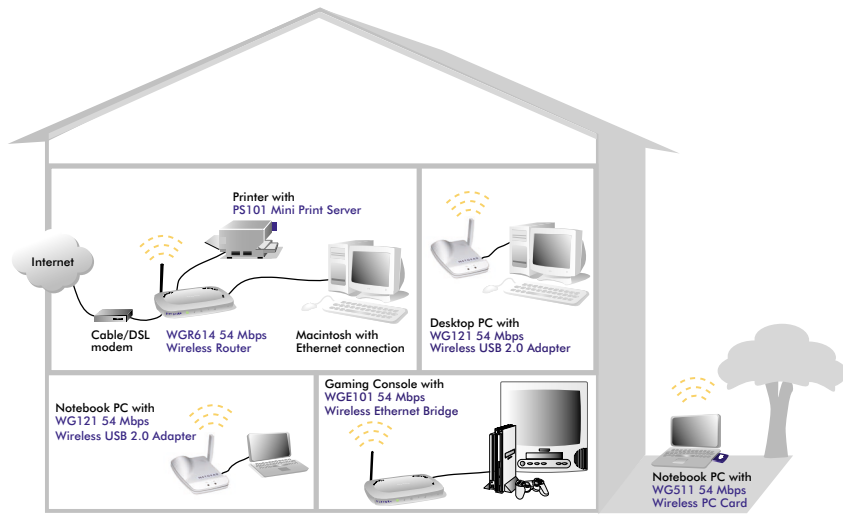

- NETGEAR's 54 Mbps Wireless USB 2.0 Adapter enables 54 Mbps wireless Internet access to either your desktop or notebook PC. New antenna technology delivers greater range so you can move extended distances without losing your connection. Setup is now made quick and easy with a new Smart Wizard install assistant. High-level WEP encryption shields your network from wireless eavesdroppers without sacrificing performance.

- Carefree** ● Supports office roaming for notebook PC users for shared broadband Internet access and resources. Gives you untethered mobility at home, the office, the airport, and other public hotspots. NETGEAR's Wireless LAN Manager lets you create profiles that reflect specific WLAN settings for each place you travel.

- Alert** ● The WG121 simply plugs into the external USB port of your PC, eliminating the need to open up your desktop PC. Gain full mobility with your notebook, or place your desktop anywhere in your home, without the need to use unsightly Ethernet cables. 802.11g standard compliance ensures interoperability with existing 802.11b and 802.11g networks. Setup is now made quick and easy with a new Smart Wizard install assistant.

- Stylish & Convenient** ● Sleek, platinum-look casing. Compact design ideal for external placement on any surface. Included 5-ft (1.52m) USB cable lets you locate your adapter where signal is strongest.