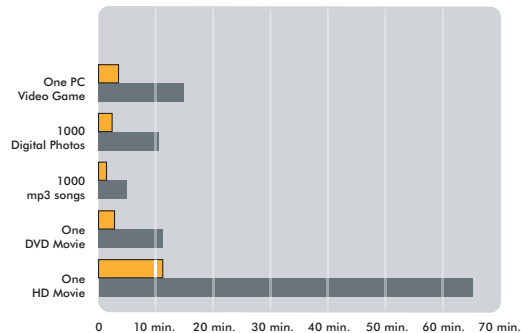

Turbocharged Gigabit Speed Minutes to Transfer

● NETGEAR Storage Central Turbo (SC101T) ● Typical 100 Mbps NAS device

4500 Great America Parkway
Santa Clara, CA 95054 USA
Phone: 1-888-NETGEAR
E-mail: info@NETGEAR.com
www.NETGEAR.com

©2007 NETGEAR, Inc. NETGEAR, the NETGEAR logo, Connect with Innovation, Everybody's connecting, the Gear Guy logo, IntelliFi, ProSafe, RangeMax and Smart Wizard are trademarks or registered trademarks of NETGEAR, Inc. in the United States and/or other countries. Microsoft and Windows are trademarks or registered trademarks of Microsoft Corporation in the United States and/or other countries. Other brand and product names are trademarks or registered trademarks of their respective holders. Information is subject to change without notice. All rights reserved.

* Free basic installation support provided for 90 days from date of purchase. Advanced product features and configurations are not included in free basic installation support; optional premium support available.

**Actual performance may vary due to operating conditions

D-SC101T-1

System Requirements

- Microsoft® Windows® 2000 (SP4), XP Home or Pro (SP1 or SP2)
- DHCP server in the network
- Compatible with Serial ATA (SATA) hard disks

Interface

- 10/100/1000 Mbps (auto-sensing) Ethernet, RJ-45

Standards

- IEEE 802.3, IEEE 802.3u, IEEE 802.3ab

Supported Protocol

- TCP/IP, DHCP, SAN

Controls

- One Power ON/OFF switch
- One Reset Button

Connection Speed

- 10/100/1000 Mbps

Supported Hard Drives

- Two 3.5" Serial ATA (SATA) hard drives

Diagnostic LEDs

- Power: Green
- Hard Disk: Blue
- Network: Green

Physical Specifications

- Dimensions: 6.90 x 5.91 x 5.74 in (175.25 x 150 x 146 mm) (L x W x H)
- Ambient Operating Temperature: 0-95° F (0-35° C)
- Certifications: FCC, CE, IC, C-Tick

Package Contents

- Storage Central Turbo (SC101T)
- 12V, 7.0A Power Adapter, localized to country of sale
- Ethernet Cable
- Installation Guide
- Setup CD
- SmartSync™ Pro Backup Software CD
- Warranty/Support Information Card

Warranty

- NETGEAR 1-year warranty (see information enclosed)

NETGEAR Related Products

Wireless

- RangeMax **NEXT** Wireless-N Router (WNR834B or WNR834M)
- RangeMax™ Router (WPN824)
- 108 Mbps Firewall Router (WGT624)
- 54 Mbps Router (WGR614)

Wired

- Wall-Plugged Ethernet Bridge (XE102)
- 85 Mbps Wall-Plugged Ethernet Bridge w/ 4 port Switch (XE104)
- Powerline HD Ethernet Adapter (HDX101)