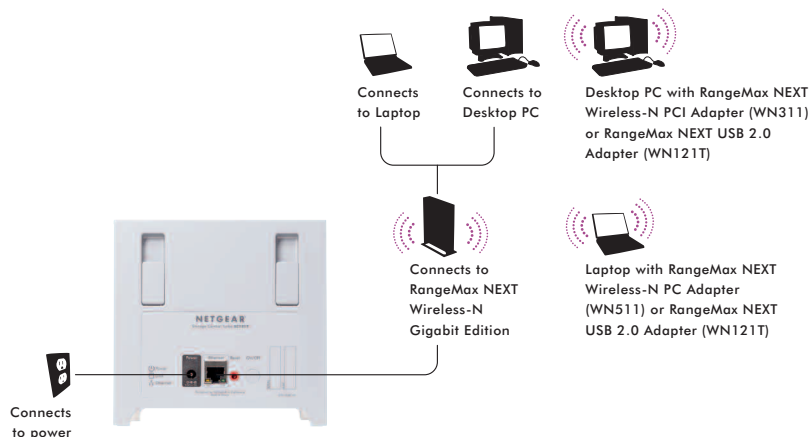

- Access your storage at gigabit speeds
- Network storage appears as a letter drive on your PCs
- Disk Mirroring ensures valuable data will not be lost
- Continue to upgrade your storage capacity easily
- Advanced backup and synchronization software from SmartSync™ is included

Network Storage ● NETGEAR's Storage Central Turbo is a flexible, upgradeable way to store your music, photos and videos—and access them at gigabit speeds. Simply insert one or two 3.5-inch SATA drives of any capacity from any vendor (sold separately) into Storage Central Turbo, connect it to any router or switch, and Smart Wizard takes care of the configuration. It functions just like a local disk drive, accessible from any network computer, but without requiring a dedicated PC. Advanced backup and synchronization software protects against data loss automatically with mirroring. And as your storage needs grow, Storage Central Turbo keeps pace by letting you upgrade with larger capacity SATA drives—and even additional Storage Central Turbo devices.

- Easy** ●
- **Set Up**—Just slide in one or two 3.5" Serial ATA (SATA) disk drives of any capacity.
 - **Installation**—Connect Storage Central to any router or switch, then configure with Smart Wizard™.
 - **Sharing**—Access files from any PC on your network by installing the utility; Storage Central functions like a local disk drive.

Storage Central Turbo: Your Network's Virtual Warehouse

Side-by-Side Comparison of Storage Products

Features	USB External Disk Drive	Single-Drive NAS ¹	Storage Central (SC101T)
Connects to the home router		●	●
Embedded mirror/data protection			●
Expands capacity of your storage volume			●
Appears as local disk/drive letter	●		●
Hides private drive from others			●
Shareable without dedicated PC		●	●
Uses any SATA drive from any vendor			●
Includes backup software			●