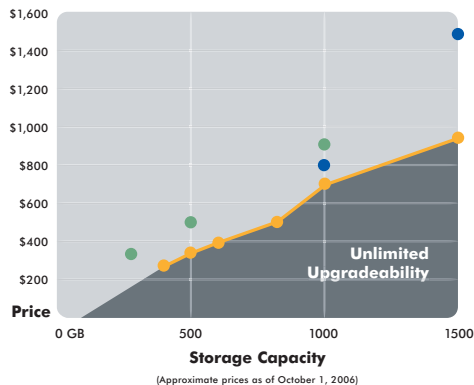

Side-by-Side Comparison of Storage Products

Features	USB External Disk Drive	Single-Drive NAS¹	Storage Central (SC101T)
Connects to the home router		●	●
Embedded mirror/data protection			●
Expands capacity of your storage volume			●
Appears as local disk/drive letter	●		●
Hides private drive from others			●
Shareable without dedicated PC		●	●
Uses any SATA drive from any vendor			●
Includes backup software			●

The Most Flexible and Upgradeable Device with the Lowest Price

● NETGEAR Storage Central Turbo ● Maxtor Shared Storage ● Buffalo Terastation