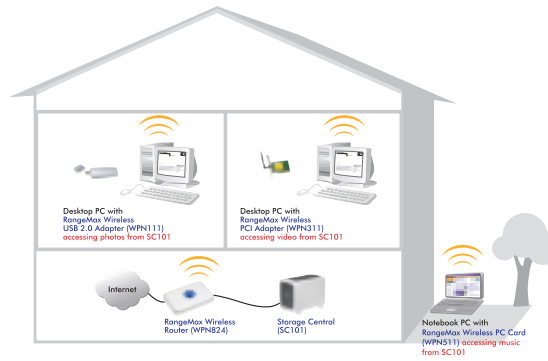

Easy as 1 2 3

Product Specifications

- **Interface:**
  - 10/100 Mbps (auto-sensing) Ethernet, RJ-45
- **Standards:**
  - IEEE 802.3, IEEE 802.3u
- **Supported Protocol:**
  - TCP/IP, DHCP, SAN
- **Interface:**
  - One 10/100Mbps RJ-45 Ethernet port
  - One Reset Button
- **Connection Speed:**
  - 10/100 Mbps
- **Supported Hard Drives:**
  - Two 3.5" internal ATA6 or above IDE hard drives
- **Diagnostic LEDs:**
  - Hard Disk: Red
  - Power: Green
  - Network: Yellow
- **Warranty:**
  - NETGEAR 1-year warranty

Physical Specifications

- **Dimensions**
  - 6.75" x 4.25" x 5.66" (L x W x H)
- **Ambient Operating Temperature**
  - 0°-35° C
- **Certifications**
  - FCC, CE, IC, C-Tick

System Requirements

- Windows 2000(SP4), XP Home or Pro (SP1 or SP2), Windows 2003(SP4)
- DHCP server in the network
- Compatible with ATA6 or above IDE (Parallel ATA) hard disks

Package Contents

- Storage Central SC101
- 12V, 5A power adapter, localized to country of sale
- Ethernet cable
- Installation Guide
- Resource CD
- SmartSync Pro Backup Software CD
- Warranty/Support information card

NETGEAR Related Products

- WPN824 RangeMax™ Wireless Router
- WGT624 108 Mbps Wireless Firewall Router
- WGR614 54 Mbps Wireless Router
- XE102 Wall-Plugged Ethernet Bridge
- XE104 85 Mbps Wall-Plugged Ethernet Bridge w/ 4-port Switch
- WGE111 54 Mbps Wireless Game Adapter

4500 Great America Parkway
Santa Clara, CA 95054 USA
Phone: 1-888-NETGEAR (638-4327)
E-mail: info@NETGEAR.com
www.NETGEAR.com