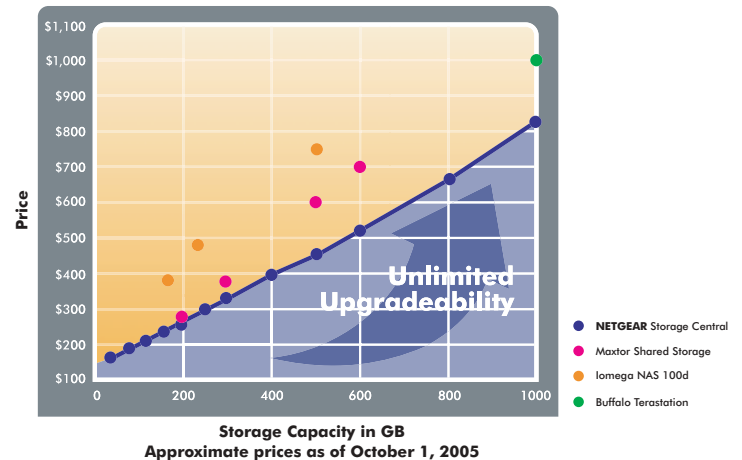

Advanced Technology

Storage Central features Z-SAN (Storage Area Network) technology, an advanced network storage technology. Z-SANs provide IP-based, block-level data transfers that enable multiple users to make efficient use of drives within the network through the dynamic allocation of volumes across multiple hard disks. Z-SAN also enables file and volume sharing between multiple users on the network to be as seamless as accessing their local C:\ drive. Additionally, Z-SAN assures users that their files are protected from hard disk failure, through automatic mirroring between two hard disks within the same Storage Central unit, or within a network of multiple Storage Central devices.

**IDE drives sold separately

The Most Flexible, Upgradeable Device, Yet The Lowest Price