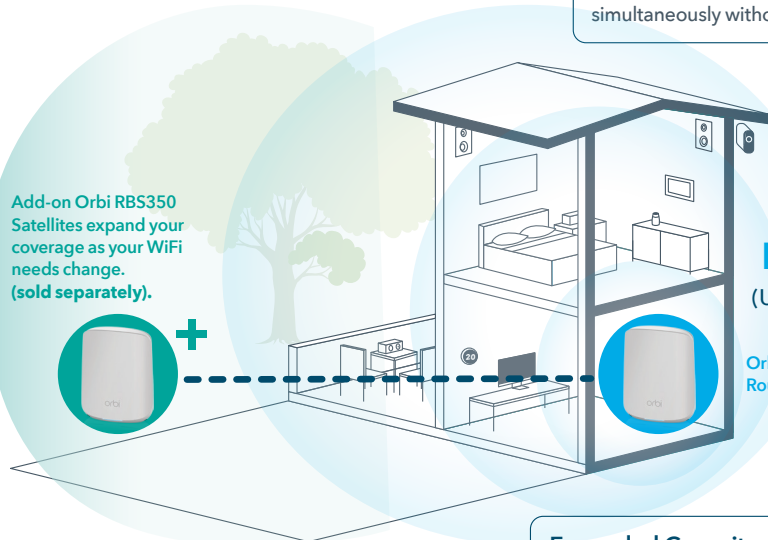

For more capacity connect your modem to the Gigabit WAN port & connect wired devices like computers & gaming consoles to the 3 Gigabit Ethernet LAN ports.

More Capacity, More Battery Life.

Don't be held back by limited capacity. Enjoy more devices simultaneously with 4X the capacity than before & improved efficiency for longer battery life.

Powerful Smart Home Experience

Add-on Orbi RBS350 Satellites expand your coverage as your WiFi needs change. (sold separately).

Blockbuster WiFi

Stream high definition to EVERY screen simultaneously without delay.