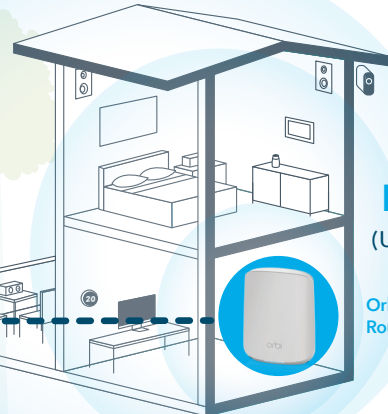

Powerful Smart Home Experience

Add-on Orbi RBS350 Satellites expand your coverage as your WiFi needs change. (sold separately).

2+ ROOMS

(Up to 1,750sqft or 160m²)

Orbi WiFi 6 Router

Blockbuster WiFi

Stream high definition to EVERY screen simultaneously without delay.

Built for Gigabit Internet Speeds Everywhere

You've paid for the fastest Internet speeds, now experience it everywhere in your home.

Performance Leadership in Mesh WiFi 6

Ultra-fast connections for all your smart home, streaming, mobile & gaming needs.

Expanded Capacity

Next-generation WiFi 6 provides faster speeds & supports more devices for today & tomorrow.