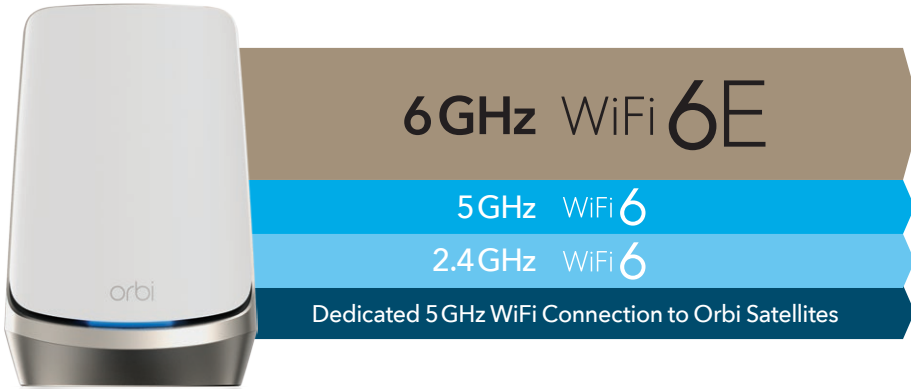

9,000 sq. ft. WiFi Coverage[†]

10.8 Gbps

WiFi Speed[†]

NETGEAR Armor™ Cybersecurity¹

NETGEAR Smart Parental Controls™²

Features

Cutting Edge Performance.

Connect even more smart home devices, and work and play at the same time — with up to 10.8Gbps[†] WiFi speed to share. Devices now connect more efficiently, saving battery life too.

WiFi Everywhere.

Work, stream and game from anywhere. Orbi Quad-band Mesh WiFi delivers top speeds to every corner of your home. Expand coverage as you please by adding another satellite.

Get All of Your Internet Speed.

With Multi-Gigabit wired & WiFi speeds, this quad-band Orbi system delivers superfast WiFi to all your devices. Get the download speeds you pay for and be ready for an even faster future.

It's Easy.

With the Orbi app you are setup and enjoying your new Orbi WiFi in minutes.

WiFi 6E added to award-winning Orbi Tri-band Mesh Technology creates an unmatched quad-band WiFi experience. WiFi 6E devices use this ultra-fast band, enabling improved speed & performance for connected devices.