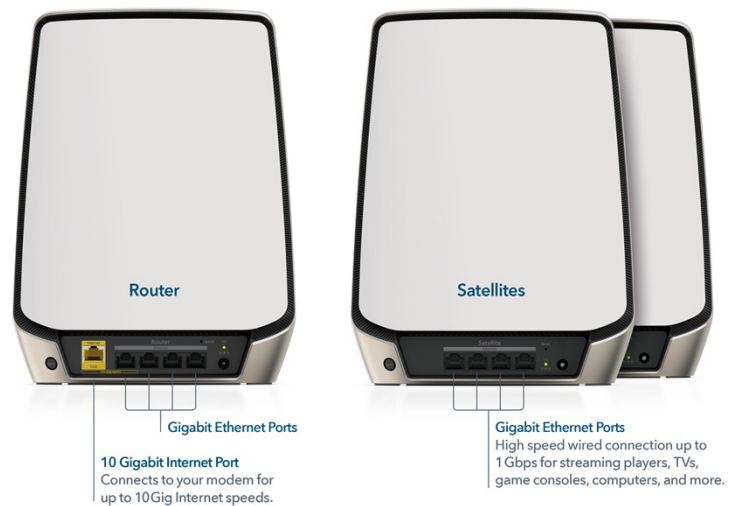

Package Contents

- One (1) Orbi Router (RBR860)
- Two (2) Orbi Satellites (RBS860)
- One (1) 6 ft. (2m) Ethernet cable
- Three (3) power adapters
- Quick start guide

System Requirements

- High-speed Internet connection to existing modem or gateway

Warranty & Support

- 90-day complimentary technical support following purchase from a NETGEAR authorized reseller
- www.netgear.com/warranty

Physical Specifications

- Dimensions: 10 in. x 7.5 in. x 2.8 in. (254 mm x 190.5 mm x 71.12 mm) each
- Weight: 2.86 lb (1.29 kg) each

Connection Diagram

This product comes with a 1-year limited warranty and 90-day complimentary technical support that is valid only if purchased from a NETGEAR authorized reseller. www.netgear.com/warranty

*90-day complimentary technical support following purchase from a NETGEAR authorized reseller.

† Maximum wireless signal rate derived from IEEE® 802.11 specifications. Actual data throughput and wireless coverage will vary and be lowered by network and environmental conditions, including network traffic volume, device limitations, and building construction. NETGEAR makes no representations or warranties about this product's compatibility with future standards. Up to 6,000Mbps wireless speeds achieved when connecting to other 802.11ax 6,000Mbps devices.

Wireless speeds are country-specific, as certain WiFi band channels may not be available in some countries.

‡ Compared to RBK852 maximum wireless signal rate.

™ MU-MIMO capability requires both router and client device to support MU-MIMO.

For indoor use only.

For regulatory compliance information, visit www.netgear.com/about/regulatory.

NETGEAR, the NETGEAR Logo, NETGEAR Armor and Orbi are trademarks of NETGEAR, Inc. Any other trademarks on this package are for reference purposes only. ©2023 NETGEAR, Inc.

NETGEAR, Inc. 350 E. Plumeria Drive, San Jose, CA 95134-1911 USA, www.NETGEAR.com/support

TS-RBK863-PR-1