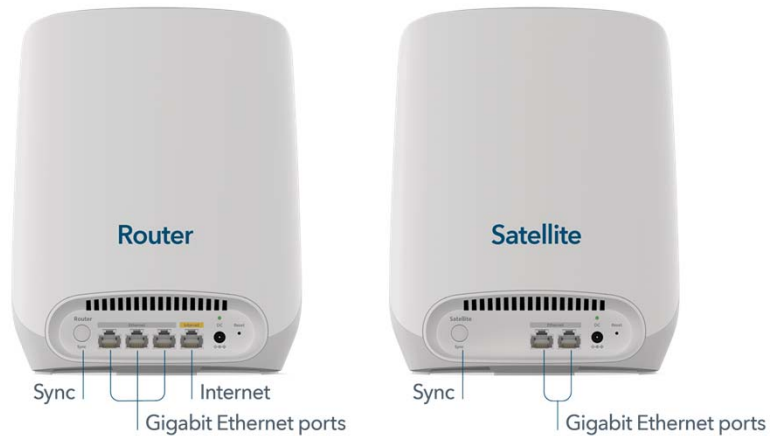

Whole Home Tri-band Mesh WiFi 6 System

Package Contents

- One (1) Orbi Router (RBR760)
- Three (3) Orbi Satellites (RBS760)
- One (1) 6.6 ft (2m) Ethernet cable
- Four (4) power adapters
- Quick start guide

System Requirements

- High-speed Internet connection to existing modem or gateway

Warranty & Support

- 90-day complimentary technical support following purchase from a NETGEAR authorized reseller
- This product is backed by a NETGEAR limited 1-year Hardware Warranty. www.netgear.com/warranty

Physical Specifications

- Dimensions: 8.3 x 6.6 x 2.5 in (211 x 168 x 64 mm) each
- Weight: 1.6 lb (0.73 kg) each

Connection Diagram

This product comes with a limited warranty that is valid only if purchased from a NETGEAR authorized reseller.

*90-day complimentary technical support following purchase from a NETGEAR authorized reseller.

¹ Maximum wireless signal rate derived from IEEE® 802.11 specifications. Actual data throughput and wireless coverage will vary and be lowered by network and environmental conditions, including network traffic volume, device limitations, and building construction. NETGEAR makes no representations or warranties about this product's compatibility with future standards. Up to 5.4Gbps wireless speeds achieved when connecting to other 802.11ax 5.4Gbps devices.

Wireless speeds are country-specific, as certain WiFi band channels may not be available in some countries.

¹ NETGEAR Armor™ requires a paid subscription after the initial 30-day free period. A yearly subscription, protects all of your connected devices. Visit www.netgear.com/armor

² NETGEAR Smart Parental Controls™ fees apply for a Premium Plan. Visit www.netgear.com/spc for more information.

°MU-MIMO capability requires both router and client device to support MU-MIMO.

For indoor use only.

For regulatory compliance information, visit www.netgear.com/about/regulatory.

NETGEAR, the NETGEAR Logo, NETGEAR Armor, NETGEAR Parental Controls and Nighthawk are trademarks of NETGEAR, Inc. Mac, Mac OS, the Mac logo, and iPhone are trademarks of Apple Inc. App Store is a service mark of Apple Inc., registered in the U.S. and other countries. Any other trademarks mentioned herein are for reference purposes only. ©2022 NETGEAR, Inc.