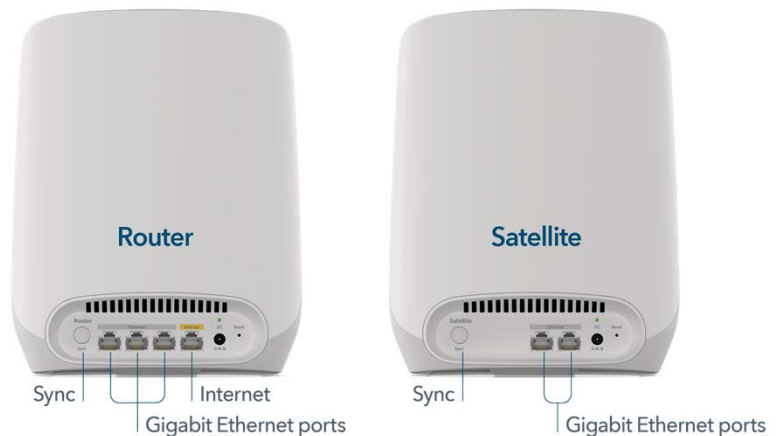

Whole Home Tri-band Mesh WiFi 6 System

Package Contents

- One (1) Orbi Router (RBR760)
- Two (2) Orbi Satellites (RBS760)
- One (1) 6.6 ft (2m) Ethernet cable
- Three (3) power adapters
- Quick start guide

System Requirements

- High-speed Internet connection to existing modem or gateway

Warranty & Support

- 90-day complimentary technical support following purchase from a NETGEAR authorized reseller
- www.netgear.com/warranty

Physical Specifications

- Dimensions: 8.3 x 6.6 x 2.5 in (211 x 168 x 64 mm) each
- Weight: 1.6 lb (0.73 kg) each

Connection Diagram

This product comes with a limited warranty that is valid only if purchased from a NETGEAR authorized reseller.

*90-day complimentary technical support following purchase from a NETGEAR authorized reseller.

† Maximum wireless signal rate derived from IEEE® 802.11 specifications. Actual data throughput and wireless coverage will vary and be lowered by network and environmental conditions, including network traffic volume, device limitations, and building construction. NETGEAR makes no representations or warranties about this product's compatibility with future standards. Up to 5.4Gbps wireless speeds achieved when connecting to other 802.11ax 5.4Gbps devices.

¹ NETGEAR Armor™ is free during the trial period. A yearly subscription, after the trial period, protects all of your connected devices. Visit www.netgear.com/armor

² NETGEAR Smart Parental Controls™ fees apply for a Premium Plan. Visit www.netgear.com/spc for more information.

∞ MU-MIMO capability requires both router and client device to support MU-MIMO.

For indoor use only.

For regulatory compliance information, visit www.netgear.com/about/regulatory.

NETGEAR, the NETGEAR Logo, NETGEAR Armor, NETGEAR Parental Controls and Nighthawk are trademarks of NETGEAR, Inc. Mac, Mac OS, the Mac logo, and iPhone are trademarks of Apple Inc. App Store is a service mark of Apple Inc., registered in the U.S. and other countries. Any other trademarks mentioned herein are for reference purposes only. ©2022 NETGEAR, Inc.