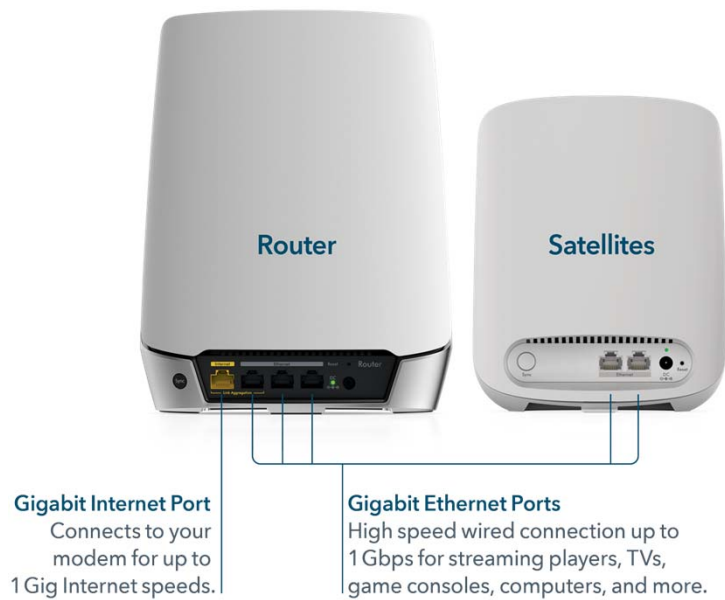

Whole Home Tri-band Mesh WiFi 6 System

Package Contents

- One (1) Orbi Router (RBR750)
- Two (2) Orbi Satellites (RBS350)
- One (1) 2m Ethernet cable
- One (1) 12V/2.5A power adapter
- Two (2) 12V/1.5A power adapters
- Quick start guide

Physical Specifications

- Router
  - Dimensions: 9.1 x 7.2 x 2.8 in (231 x 183 x 71 mm)
  - Weight: 1.9 lb (0.86 kg)
- Satellites (each)
  - Dimensions: 7.0 x 5.7 x 2.4 in (178 x 145 x 61 mm) each
  - Weight: 1.17 lb (0.53 kg) each

System Requirements

- High-speed Internet connection to existing modem or gateway

Warranty & Support

- 1 year technical support for Costco customers. Complimentary technical support following purchase from Costco. www.netgear.com/support
- www.netgear.com/warranty

Connection Diagram

This product comes with a 1-year limited warranty that is valid only if purchased from a NETGEAR authorized reseller.

* 1 year technical support for Costco customers. Complimentary technical support following purchase from Costco. www.netgear.com/support

Maximum wireless signal rate derived from IEEE® 802.11 specifications. Actual data throughput and wireless coverage will vary and be lowered by network and environmental conditions, including network traffic volume, device limitations, and building construction. NETGEAR makes no representations or warranties about this product's compatibility with future standards. Up to 3,000Mbps wireless speeds achieved when connecting to other 802.11ax 3,000Mbps devices.

¹ NETGEAR Armor™ requires a paid subscription after the initial 1-year free period. Visit www.netgear.com/armor

² NETGEAR Smart Parental Controls™ fees apply for a Premium Plan. Visit www.netgear.com/spc for more information.

° MU-MIMO capability requires both router and client device to support MU-MIMO.

For indoor use only.

Wireless speeds are country specific as certain WiFi bands channels may not be available in some countries. For regulatory compliance information, visit www.netgear.com/about/regulatory.

NETGEAR, the NETGEAR Logo, NETGEAR Armor, and Orbi are trademarks of NETGEAR, Inc. Mac, Mac OS, the Mac logo, and iPhone are trademarks of Apple Inc. App Store is a service mark of Apple Inc., registered in the U.S. and other countries. Google Play and the Google Play logo are trademarks of Google LLC. Any other trademarks mentioned herein are for reference purposes only. ©2022 NETGEAR, Inc.