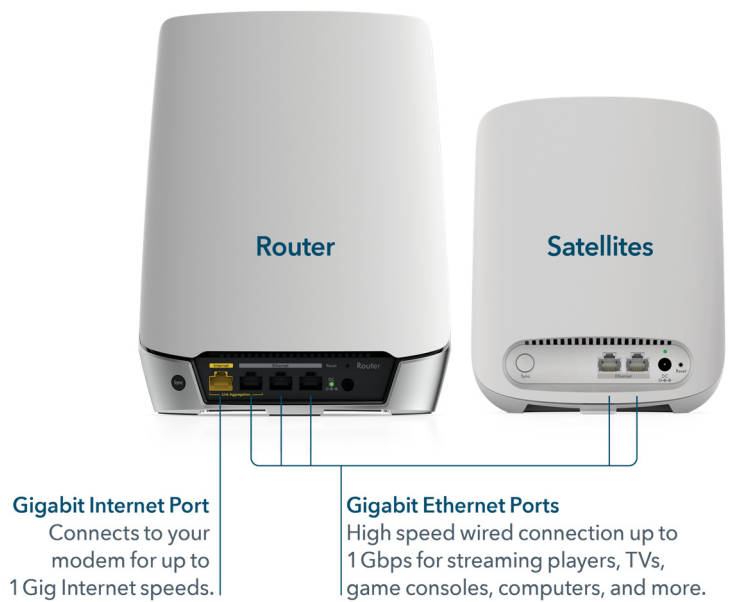

Whole Home Tri-band Mesh WiFi 6 System

Package Contents

- One (1) Orbi Router (RBR750)
- Two (2) Orbi Satellites (RBS350)
- One (1) 2m Ethernet cable
- One (1) 12V/2.5A power adapter
- Two (2) 12V/1.5A power adapters
- Quick start guide

System Requirements

- High-speed Internet connection to existing modem or gateway

Warranty & Support

- 1 year technical support for Costco customers. Complimentary technical support following purchase from Costco. www.netgear.com/support
- www.netgear.com/warranty

Physical Specifications

- Router
  - Dimensions: 9.1 x 7.2 x 2.8 in (231 x 183 x 71 mm)
  - Weight: 1.9 lb (0.86 kg)
- Satellites (each)
  - Dimensions: 7.0 x 5.7 x 2.4 in (178 x 145 x 61 mm) each
  - Weight: 1.17 lb (0.53 kg) each

Connection Diagram

This product comes with a 1-year limited warranty that is valid only if purchased from a NETGEAR authorized reseller.

* 1 year technical support for Costco customers. Complimentary technical support following purchase from Costco. www.netgear.com/support

Maximum wireless signal rate derived from IEEE® 802.11 specifications. Actual data throughput and wireless coverage will vary and be lowered by network and environmental conditions, including network traffic volume, device limitations, and building construction. NETGEAR makes no representations or warranties about this product's compatibility with future standards. Up to 3,000Mbps wireless speeds achieved when connecting to other 802.11ax 3,000Mbps devices.

¹ NETGEAR Armor™ is free during the initial 1-year free period. A yearly subscription, after the trial period, protects your connected devices. Visit www.netgear.com/armor

² NETGEAR Smart Parental Controls™ fees apply for a Premium Plan. Visit www.netgear.com/spc for more information.

° MU-MIMO capability requires both router and client device to support MU-MIMO.

For indoor use only.

Wireless speeds are country specific as certain WiFi bands channels may not be available in some countries. For regulatory compliance information, visit www.netgear.com/about/regulatory.

NETGEAR, the NETGEAR Logo, NETGEAR Armor, and Orbi are trademarks of NETGEAR, Inc. Mac, Mac OS, the Mac logo, and iPhone are trademarks of Apple Inc. App Store is a service mark of Apple Inc., registered in the U.S. and other countries. Google Play and the Google Play logo are trademarks of Google LLC. Any other trademarks mentioned herein are for reference purposes only. ©2023 NETGEAR, Inc.