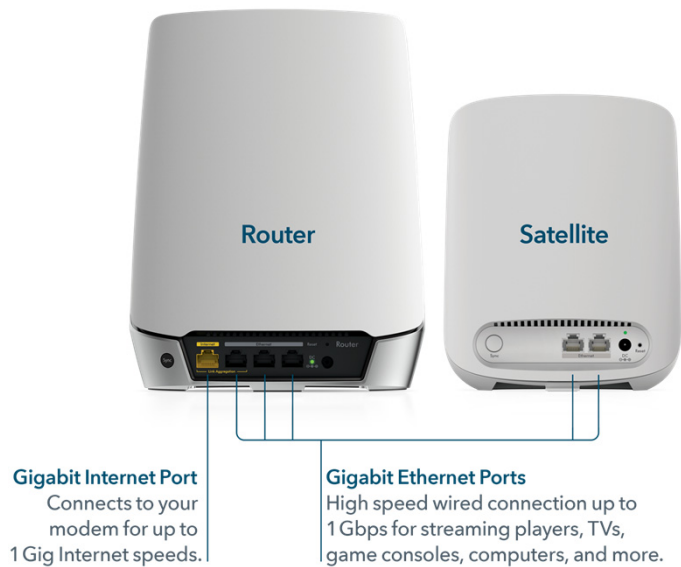

Whole Home Tri-band Mesh WiFi 6 System

Package Contents

- One (1) Orbi Router (RBR750)
- One (1) Orbi Satellite (RBS350)
- One (1) 2m Ethernet cable
- One (1) 12V/2.5A power adapter
- One (1) 12V/1.5A power adapter
- Quick start guide

Physical Specifications

- Router
  - Dimensions: 9.1 x 7.2 x 2.8 in (231 x 183 x 71 mm)
  - Weight: 1.9 lb (0.86 kg)
- Satellite
  - Dimensions: 7.0 x 5.7 x 2.4 in (178 x 145 x 61 mm)
  - Weight: 1.17 lb (0.53 kg)

System Requirements

- High-speed Internet connection to existing modem or gateway

Warranty & Support

- 90-day complimentary technical support following purchase from a NETGEAR authorized reseller www.netgear.com/support
- www.netgear.com/warranty

Connection Diagram

This product comes with a 1-year limited warranty that is valid only if purchased from a NETGEAR authorized reseller.

*90-day complimentary technical support following purchase from a NETGEAR authorized reseller. www.netgear.com/support

Maximum wireless signal rate derived from IEEE® 802.11 specifications. Actual data throughput and wireless coverage will vary and be lowered by network and environmental conditions, including network traffic volume, device limitations, and building construction. NETGEAR makes no representations or warranties about this product's compatibility with future standards. Up to 3,000Mbps wireless speeds achieved when connecting to other 802.11ax 3,000Mbps devices.

¹ NETGEAR Armor™ requires a paid subscription after the initial 1-year free period. Visit www.netgear.com/armor

² NETGEAR Smart Parental Controls™ fees apply for a Premium Plan. Visit www.netgear.com/spc for more information.

°MU-MIMO capability requires both router and client device to support MU-MIMO.

For indoor use only.

Wireless speeds are country specific as certain WiFi bands channels may not be available in some countries. For regulatory compliance information, visit www.netgear.com/about/regulatory.

NETGEAR, the NETGEAR Logo, NETGEAR Armor, and Orbi are trademarks of NETGEAR, Inc. Any other trademarks mentioned herein are for reference purposes only. ©2022 NETGEAR, Inc.