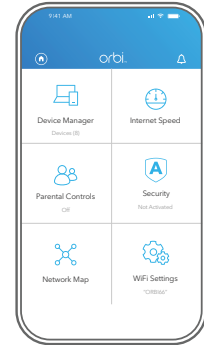

Let's get started

1. Download

On your mobile phone, download the Orbi app and follow the setup instructions.

2. Secure

Tap the **Security** icon in your Orbi app to verify that NETGEAR Armor™ is activated.

Your Orbi comes with NETGEAR Armor cybersecurity. Armor blocks online threats like hackers and phishing attempts on your devices.

3. Explore

Check out everything you can do on the Orbi app! Pause the Internet, run a speed test, set smart parental controls, and more.