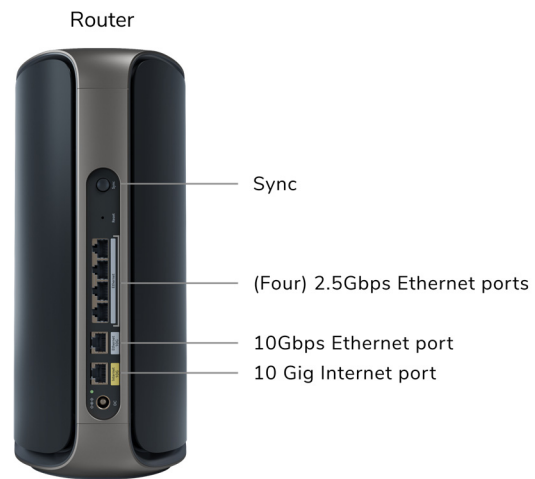

Package Contents

- One (1) Orbi WiFi 7 Router (RBE971SB)
- One (1) 19v/3.16A power adapter
- One (1) 2m Ethernet cable
- Quick start guide

System Requirements

- High-speed Internet connection to existing modem or gateway

Warranty & Support

- 90-day complimentary technical support following purchase from a NETGEAR authorized reseller
- www.netgear.com/warranty

Physical Specifications

- Dimensions: 11.58 x 5.68 x 5.15 in (294.03 x 144.38 x 130.79 mm)
- Weight: 3.96 lb (1.79 kg)

Connection Diagram

This product comes with a limited warranty that is valid only if purchased from a NETGEAR authorized reseller.

[†] Maximum wireless signal rate derived from IEEE® 802.11 specifications. Actual data throughput and wireless coverage will vary and be lowered by network and environmental conditions, including network traffic volume, device limitations, and building construction. NETGEAR makes no representations or warranties about this product's compatibility with future standards. To achieve maximum wireless/wired speed requires devices that use the latest wireless/wired standards and support maximum speeds.

^{††}Gigabit service plans & compatible cable modem required for Gigabit or Multi-Gig Internet speeds.

¹ NETGEAR Armor™ Powered by Bitdefender® requires a paid subscription after the initial 30-day free trial.

² NETGEAR Smart Parental Controls™ fees apply for a Premium Plan.

³ Clients must support 6GHZ band (WiFi 6E). 6GHz band is limited to indoor range.

For regulatory compliance information, visit www.netgear.com/about/regulatory.

NETGEAR, the NETGEAR Logo, and Orbi are trademarks of NETGEAR, Inc. Any other trademarks mentioned herein are for reference purposes only.
©2024 NETGEAR, Inc.