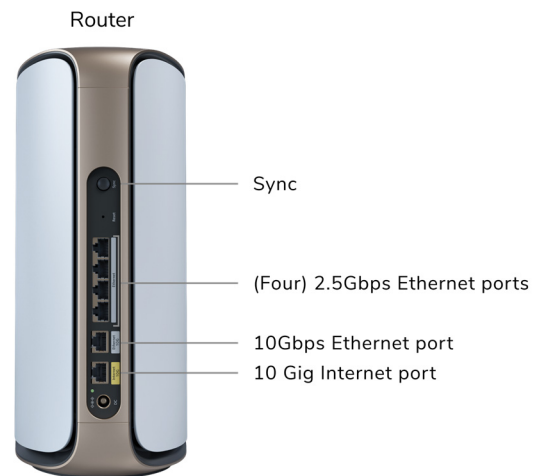

Package Contents

- One (1) Orbi WiFi 7 Router (RBE971S)
- One (1) 19v/3.16A power adapter
- One (1) 2m Ethernet cable
- Quick start guide

System Requirements

- High-speed Internet connection to existing modem or gateway

Warranty & Support

- 90-day complimentary technical support following purchase from a NETGEAR authorized reseller
- www.netgear.com/warranty

Physical Specifications

- Dimensions: 11.58 x 5.68 x 5.15 in (294.03 x 144.38 x 130.79 mm)
- Weight: 3.96 lb (1.79 kg)

Connection Diagram

This product comes with a limited warranty that is valid only if purchased from a NETGEAR authorized reseller.

[†] Maximum wireless signal rate derived from IEEE® 802.11 specifications. Actual data throughput and wireless coverage will vary and be lowered by network and environmental conditions, including network traffic volume, device limitations, and building construction. NETGEAR makes no representations or warranties about this product's compatibility with future standards. To achieve maximum wireless/wired speed requires devices that use the latest wireless/wired standards and support maximum speeds.

^{††}Gigabit service plans & compatible cable modem required for Gigabit or Multi-Gig Internet speeds.

¹ NETGEAR Armor™ Powered by Bitdefender® requires a paid subscription after the initial 30-day free trial.

² NETGEAR Smart Parental Controls™ fees apply for a Premium Plan.

³ Clients must support 6GHZ band (WiFi 6E). 6GHz band is limited to indoor range.

For regulatory compliance information, visit www.netgear.com/about/regulatory.

NETGEAR, the NETGEAR Logo, and Orbi are trademarks of NETGEAR, Inc. Any other trademarks mentioned herein are for reference purposes only.
©2024 NETGEAR, Inc.