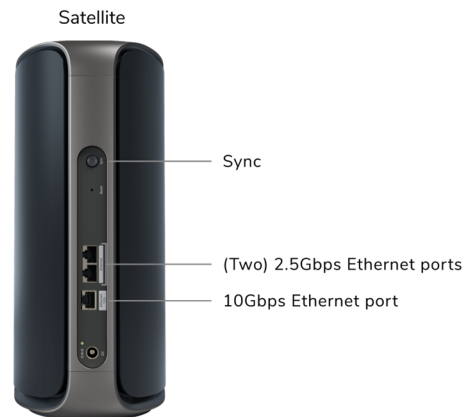

Package Contents

- One (1) Orbi WiFi 7 Satellite (RBE970B)
- One (1) 19v/3.16A power adapter
- Quick start guide

System Requirements

- Orbi Quad-band Mesh WiFi 7 Router (RBE971) - SOLD SEPARATELY
- High-speed Internet connection to existing modem or gateway

Warranty & Support

- 90-day complimentary technical support following purchase from a NETGEAR authorized reseller
- www.netgear.com/warranty

Physical Specifications

- Dimensions: 11.58 x 5.68 x 5.15 in (294.03 x 144.38 x 130.79 mm)
- Weight: 3.96 lb (1.79 kg)

Connection Diagram

This product comes with a limited warranty that is valid only if purchased from a NETGEAR authorized reseller.

† Maximum wireless signal rate derived from IEEE® 802.11 specifications. Actual data throughput and wireless coverage will vary and be lowered by network and environmental conditions, including network traffic volume, device limitations, and building construction. NETGEAR makes no representations or warranties about this product's compatibility with future standards. To achieve maximum wireless/wired speed requires devices that use the latest wireless/wired standards and support maximum speeds.

For regulatory compliance information, visit www.netgear.com/about/regulatory.

NETGEAR, the NETGEAR Logo, and Orbi are trademarks of NETGEAR, Inc. Any other trademarks mentioned herein are for reference purposes only.
©2023 NETGEAR, Inc.