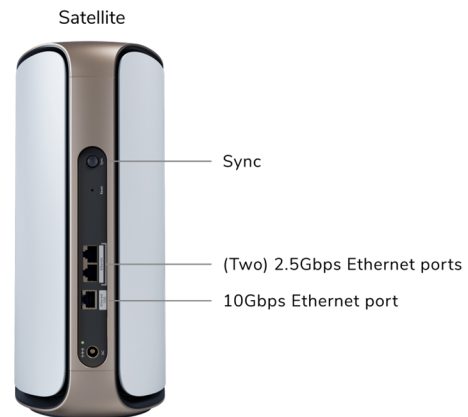

Package Contents

- One (1) Orbi WiFi 7 Satellite (RBE970)
- One (1) 19v/3.16A power adapter
- Quick start guide

System Requirements

- Orbi Quad-band Mesh WiFi 7 Router (RBE971) - SOLD SEPARATELY
- High-speed Internet connection to existing modem or gateway

Warranty & Support

- 90-day complimentary technical support following purchase from a NETGEAR authorized reseller
- www.netgear.com/warranty

Physical Specifications

- Dimensions: 11.58 x 5.68 x 5.15 in (294.03 x 144.38 x 130.79 mm)
- Weight: 3.96 lb (1.79 kg)

Connection Diagram

This product comes with a limited warranty that is valid only if purchased from a NETGEAR authorized reseller.

† Maximum wireless signal rate derived from IEEE® 802.11 specifications. Actual data throughput and wireless coverage will vary and be lowered by network and environmental conditions, including network traffic volume, device limitations, and building construction. NETGEAR makes no representations or warranties about this product's compatibility with future standards. To achieve maximum wireless/wired speed requires devices that use the latest wireless/wired standards and support maximum speeds.

For regulatory compliance information, visit www.netgear.com/about/regulatory.

NETGEAR, the NETGEAR Logo, and Orbi are trademarks of NETGEAR, Inc. Any other trademarks mentioned herein are for reference purposes only.
©2023 NETGEAR, Inc.