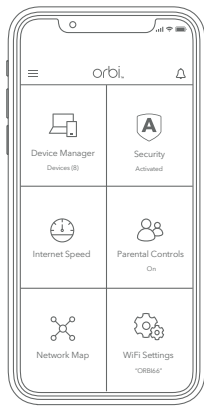

# WELCOME TO A SUPERIOR CLASS OF WIFI. LET'S GET STARTED.

orbi.

1

## Launch the Orbi app

If you don't have the Orbi app installed on your mobile phone, scan the QR code below to download it.

2

## Add the Orbi satellite

Go to the Orbi app dashboard and tap the top left menu, then ADD SATELLITE.

3