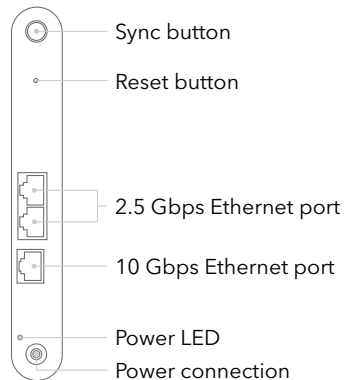

## CONTENTS

Orbi Satellite

Power and Plug  
Adapters  
(varies by region)

## OVERVIEW

Sync button

Reset button

2.5 Gbps Ethernet port

10 Gbps Ethernet port

Power LED

Power connection