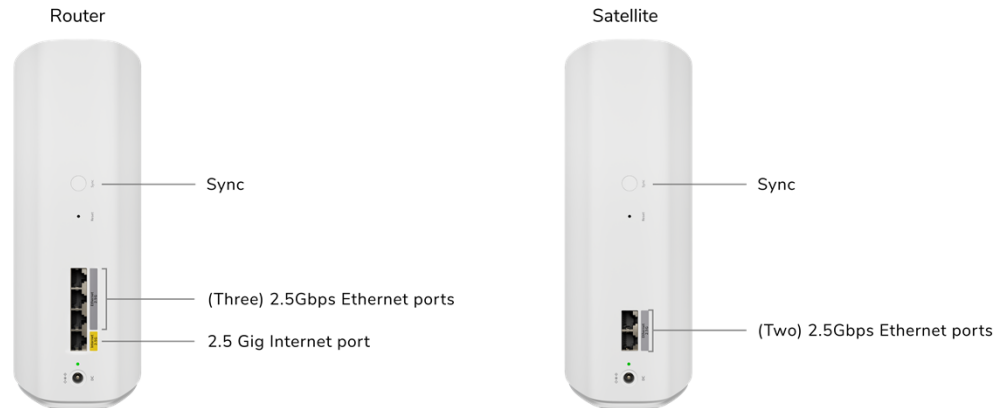

Whole Home Tri-band Mesh WiFi 7 System 770 Series

Package Contents

- One (1) Orbi WiFi 7 Router (RBE771)
- Two (2) Orbi WiFi 7 Satellites (RBE770)
- One (1) 2m Ethernet cable
- Three (3) power adapters
- Quick start guide

System Requirements

- High-speed Internet connection to existing modem or gateway

Warranty & Support

- 90-day complimentary technical support following purchase from a NETGEAR authorized reseller
- www.netgear.com/warranty

Physical Specifications

- Dimensions: 9.88 x 5.28 x 3.95 in (251.2 x 134.2 x 100.4 mm) each
- Weight: 2.02 lb (.916 kg) each

Connections

This product comes with a limited warranty that is valid only if purchased from a NETGEAR authorized reseller.

¹ Maximum wireless signal rate derived from IEEE® 802.11 specifications. Actual data throughput and wireless coverage will vary and be lowered by network and environmental conditions, including network traffic volume, device limitations, and building construction. NETGEAR makes no representations or warranties about this product's compatibility with future standards. To achieve maximum wireless/wired speed requires devices that use the latest wireless/wired standards and support maximum speeds.

¹ NETGEAR Armor™ Powered by Bitdefender® requires a paid subscription after the initial 30-day free trial.

² NETGEAR Smart Parental Controls™ fees apply for a Premium Plan.

³ Clients must support 6GHz band (WiFi 6E). 6GHz band is limited to indoor range.

For regulatory compliance information, visit www.netgear.com/about/regulatory.

NETGEAR, the NETGEAR Logo, NETGEAR Armor, and Orbi are trademarks of NETGEAR, Inc. Any other trademarks mentioned herein are for reference purposes only.
©2024 NETGEAR, Inc.