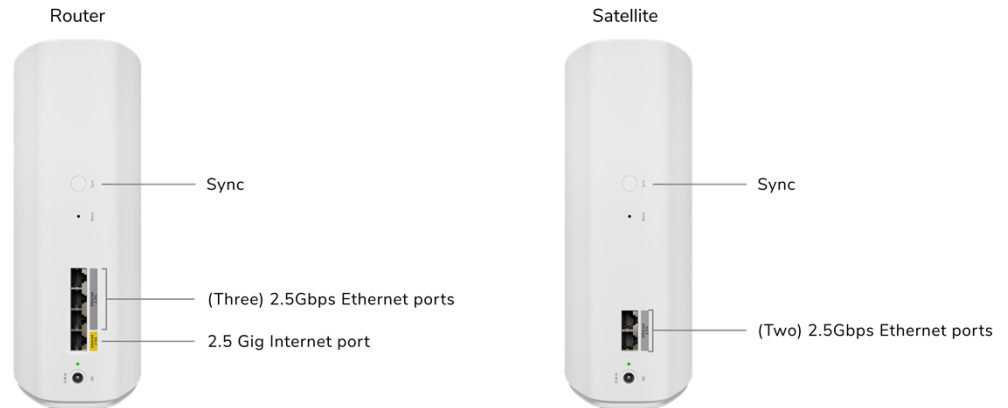

Package Contents

- One (1) Orbi WiFi 7 Router (RBE771)
- One (1) Orbi WiFi 7 Satellite (RBE770)
- One (1) 2m Ethernet cable
- Two (2) power adapters
- Quick start guide

System Requirements

- High-speed Internet connection to existing modem or gateway

Warranty & Support

- 90-day complimentary technical support following purchase from a NETGEAR authorized reseller
- www.netgear.com/warranty

Physical Specifications

- Dimensions: 9.88 x 5.28 x 3.95 in (251.2 x 134.2 x 100.4 mm) each
- Weight: 2.02 lb (.916 kg) each

Connections

This product comes with a limited warranty that is valid only if purchased from a NETGEAR authorized reseller.

¹ Maximum wireless signal rate derived from IEEE® 802.11 specifications. Actual data throughput and wireless coverage will vary and be lowered by network and environmental conditions, including network traffic volume, device limitations, and building construction. NETGEAR makes no representations or warranties about this product's compatibility with future standards. To achieve maximum wireless/wired speed requires devices that use the latest wireless/wired standards and support maximum speeds.

¹ NETGEAR Armor™ Powered by Bitdefender® requires a paid subscription after the initial 30-day free trial.

² NETGEAR Smart Parental Controls™ fees apply for a Premium Plan.

³ Clients must support 6GHz band (WiFi 6E). 6GHz band is limited to indoor range.

For regulatory compliance information, visit www.netgear.com/about/regulatory.

NETGEAR, the NETGEAR Logo, NETGEAR Armor, and Orbi are trademarks of NETGEAR, Inc. Any other trademarks mentioned herein are for reference purposes only.
©2024 NETGEAR, Inc.