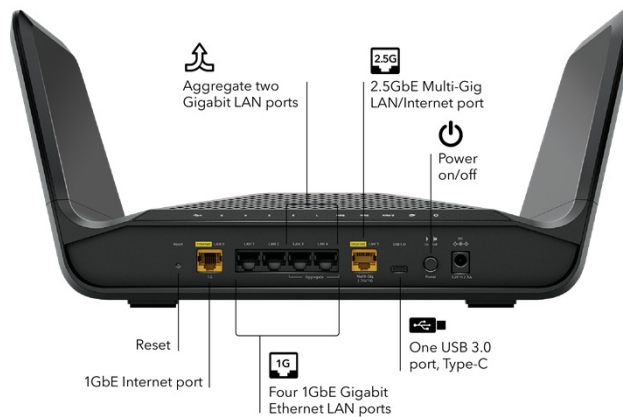

Package Contents

- Nighthawk® AXE7300 Tri-Band WiFi 6E Router (RAXE290)
- Ethernet cable
- Quick start guide
- Power adapter

System Requirements

- Broadband Internet service (DSL/cable/fiber/satellite)
- One DSL/cable/fiber/satellite modem that has an RJ45 connector
- Android® phones, iPhones®, or computers (with a browser) with Ethernet or WiFi connection

Warranty & Support

- www.netgear.com/warranty
- Visit: www.netgear.com/home/services/prosupport to extend your warranty & technical support [U.S. only]
- 90-day complimentary technical support following purchase from a NETGEAR authorized reseller*
- Join the NETGEAR Community Forum. Visit <http://community.netgear.com>

Physical Specifications

- Dimensions:
  - Folded size: 11.86 x 8.16 x 3.23 in (301.33 x 207.9 x 82.03 mm)
  - Unfolded size: 13.64 x 8.16 x 6.47 in (346.5 x 207.9 x 164.3 mm)
- Weight: 2.23 lb (1.01 kg)

Connection Diagram

This product comes with a limited warranty that is valid only if purchased from a NETGEAR authorized reseller.

* 90-day complimentary technical support following purchase from a NETGEAR authorized reseller.

** 6GHz band is limited to indoor range.

***MU-MIMO capability requires both router and client device to support MU-MIMO. The country settings must be set to the country where the device is operating.

† Maximum wireless signal rate derived from IEEE® 802.11 specifications. Actual data throughput and wireless coverage will vary and be lowered by network and environmental conditions, including network traffic volume, device limitations, and building construction. NETGEAR makes no representations or warranties about this product's compatibility with future standards. Up to 7.3Gbps wireless speeds achieved when connecting to other 802.11ax 7.3Gbps devices.

‡ Requires compatible AX clients with DL-OFDMA and UL-OFDMA support.

§ NETGEAR Smart Parental Controls™ are not available in all regions and countries. Visit www.netgear.com/NETGEAR-SPC-availability for availability. NETGEAR Smart Parental Controls™ Premium requires a paid subscription after the 30-day free trial.

¶ NETGEAR Armor™ requires a paid subscription after the initial 1-year free trial.

For indoor use only.

NETGEAR, the NETGEAR Logo, NETGEAR Armor, NETGEAR Smart Parental Controls, and Nighthawk are trademarks of NETGEAR, Inc. Any other trademarks mentioned herein are for reference purposes only. ©2022 NETGEAR, Inc.

NETGEAR, Inc. 350 E. Plumeria Drive, San Jose, CA 95134-1911 USA

TS-RAXE290-3