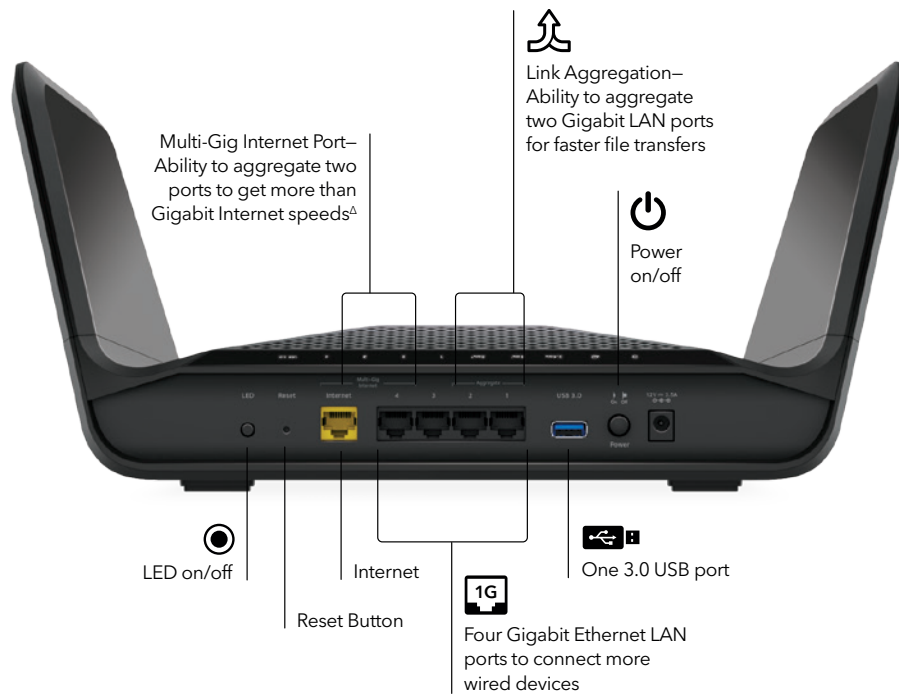

WEB
HISTORY

OFFTIME

BEDTIME

*NETGEAR Smart Parental Controls™ are not available in all regions and countries. Visit www.netgear.com/NETGEAR-SPC-availability for availability.

* NETGEAR Smart Parental Controls™ Premium requires a paid subscription after the 30-day free trial. (No credit card required for the trial). Visit netgear.com/spc for more information.

Connection Diagram

NIGHTHAWK®

Nighthawk® AX8 8-Stream AX6600 Tri-Band WiFi Router

Package Contents

- NETGEAR® Nighthawk® AX8/8-stream AX6600 Tri-Band WiFi 6 Router (RAX70)
- Ethernet cable
- Quick start guide
- Power adapter