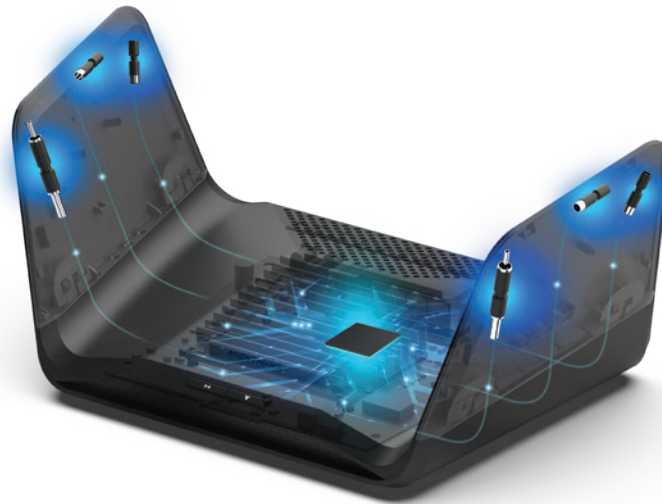

Tri-Band WiFi provides 3 dedicated WiFi Bands

Optimized speeds for all WiFi devices

NIGHTHAWK®

Nighthawk® AX8 8-Stream AX6600 Tri-Band WiFi Router

State-of-the-art Industrial Design

The next-generation Nighthawk AX8 Tri-Band WiFi 6 Router design conceals six (6) high-performance antennas under the 'wings'. The antennas are optimally positioned for best WiFi performance and extend strong and reliable WiFi coverage indoors and outdoors.

Nighthawk App

The NETGEAR Nighthawk® App makes it easy to set up your router and get more out of your WiFi. With the app, you can install your router in a few steps—just connect your mobile device to the router network and the app will walk you through the rest. Once set up, you can use the intuitive dashboard to pause the Internet on your connected devices, run a quick Internet speed test, and much more!