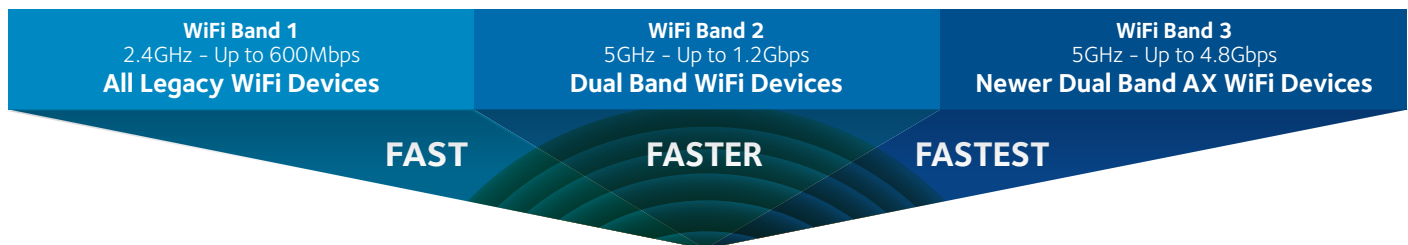

**4x4 Multi-user MIMO**

Using multi-user MIMO[†] technology, routers can stream data to multiple devices simultaneously. That means faster downloads and smoother streaming for your devices.

Enjoy simultaneous streaming with MU-MIMO

Data sent to one device at a time

Traditional WiFi

Data sent to multiple devices simultaneously

MU-MIMO WiFi

NIGHTHAWK®

Nighthawk® AX8 8-Stream AX6600 Tri-Band WiFi Router

Tri-Band WiFi

The Nighthawk AX8 AX6600 Router with breakthrough Tri-Band WiFi technology delivers a massive combined wireless speed of up to 6.6Gbps. The AX8 optimizes WiFi performance by intelligently assigning every device to the fastest WiFi band possible and doing so allows devices to connect at their maximum speed. Even if everyone and everything in the home that's connected to the Internet is streaming, gaming, working, playing, socializing or updating at the same time, the AX8 won't miss a beat—you'll enjoy seamless clarity and zero lag.

Tri-Band WiFi provides 3 dedicated WiFi Bands

Optimized speeds for all WiFi devices

NIGHTHAWK®

Nighthawk® AX8 8-Stream AX6600 Tri-Band WiFi Router

State-of-the-art Industrial Design

The next-generation Nighthawk AX8 Tri-Band WiFi 6 Router design conceals six (6) high-performance antennas under the 'wings'. The antennas are optimally positioned for best WiFi performance and extend strong and reliable WiFi coverage indoors and outdoors.