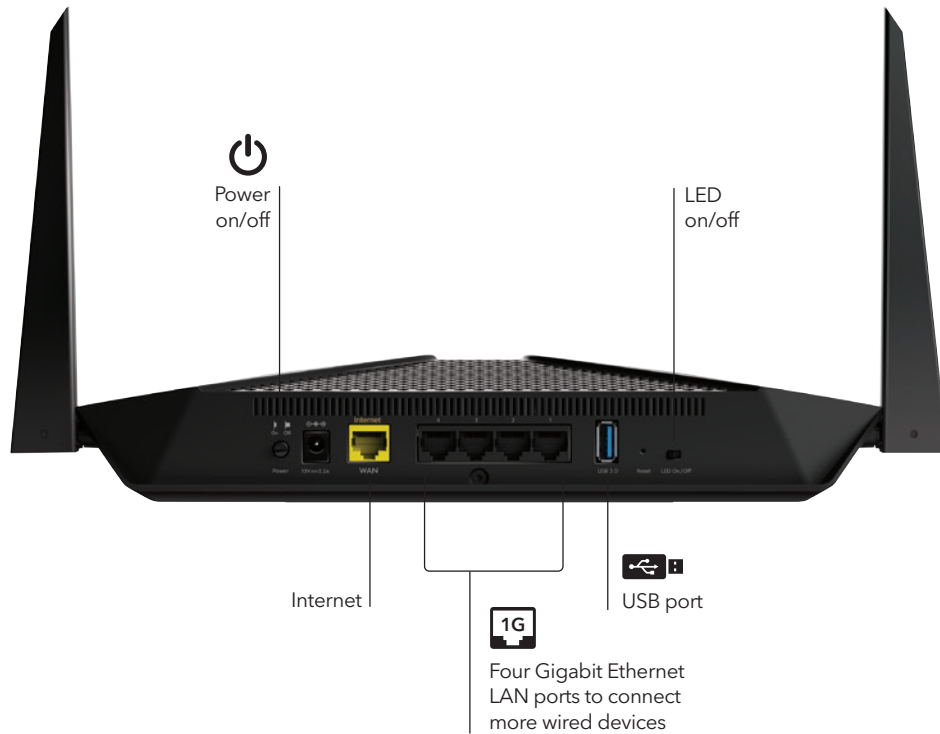

Connection Diagram

NIGHTHAWK®

Nighthawk® AX4 4-Stream AX3000 WiFi Router

Package Contents

- NETGEAR® Nighthawk® AX4/4-Stream AX3000 WiFi Router (RAX38v2)
- Ethernet cable
- Quick start guide
- Power adapter