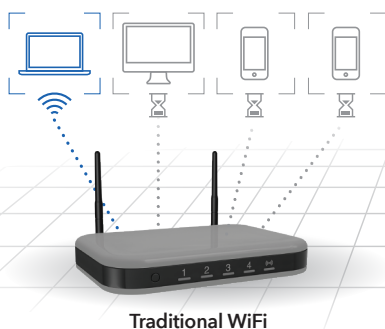

NIGHTHAWK®

Nighthawk® Tri-Band AX12 12-Stream AX11000 Tri-Band WiFi Router

Security

Maintain high security across your network to ensure your privacy & family is safe while online. Whether it's preventing phishing & spyware or just limiting access for kids & guests, NETGEAR has you covered.

NETGEAR ARMOR™—Cybersecurity for your home††. Advanced cyber threat protection for your home network and your connected devices

CIRCLE® SMART PARENTAL CONTROLS††— The smart way for families to manage content and time online, on any device.

VPN SUPPORT—On PC, MAC, & now also with OpenVPN Connect app on iOS & Android, securely access your home network & Internet connection from your mobile device remotely

GUEST NETWORK—Separate and secure network for your guests

AUTOMATIC FIRMWARE UPDATE—Delivers latest security patches to the router

LATEST SECURITY STANDARD—Supports WPA3 the latest and cutting-edge WiFi security protocol

4x4 Multi-user MIMO with Two 5GHz Bands

Using multi-user MIMO[†] technology, routers can stream data to multiple devices simultaneously. That means faster downloads and smoother streaming for your devices with 4 streams with each 5G band.

Enjoy simultaneous streaming with MU-MIMO

Data sent to one device at a time