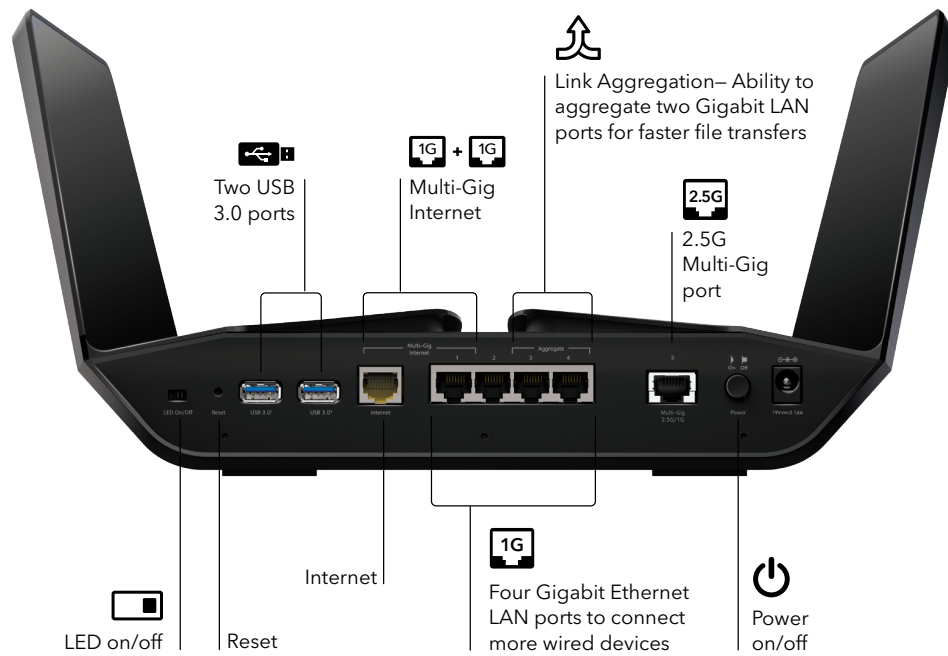

circle® Circle is the smart way for families to manage content and time online, on any connected device. With the Circle app, you can easily:

- Limit daily Internet time for websites, apps, and more
- Set a BedTime for your family's devices
- Set individual filter for each family member that matches their age and interests
- Pause Internet by device or by user with a press of a button
- Schedule specific 'no internet' times with OffTime
- Check out where your family spends time online
- Reward kids with extended Time Limits, no OffTime, and a late BedTime for the day
- Use voice commands to ask Alexa™ about Time Limits and Usage

Learn more netgear.com/circle

Key Features:

FILTERS

TIME LIMITS

BEDTIME

USAGE

PAUSE

OFF TIME

REWARDS

HISTORY

CONNECTIONS

NETGEAR®

Connection Diagram

NIGHTHAWK®

Nighthawk® Tri-Band AX12 12-Stream AX11000 Tri-Band WiFi Router

Package Contents