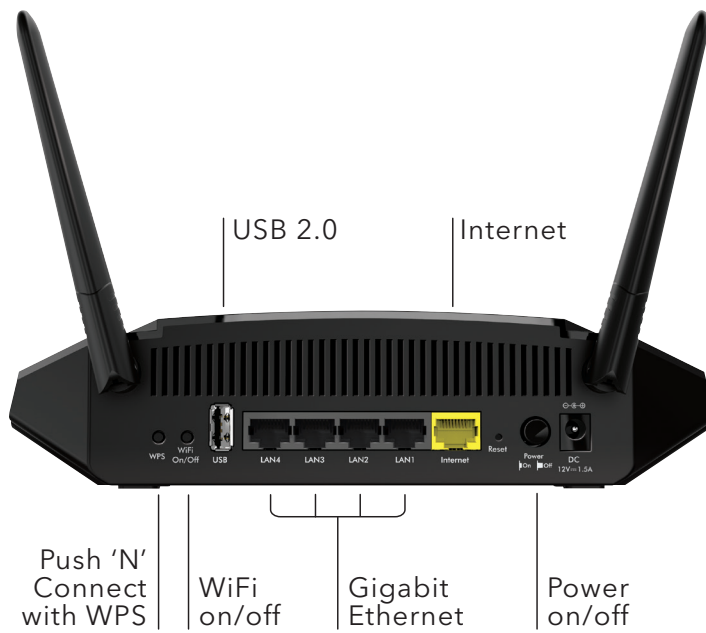

Connection Diagram