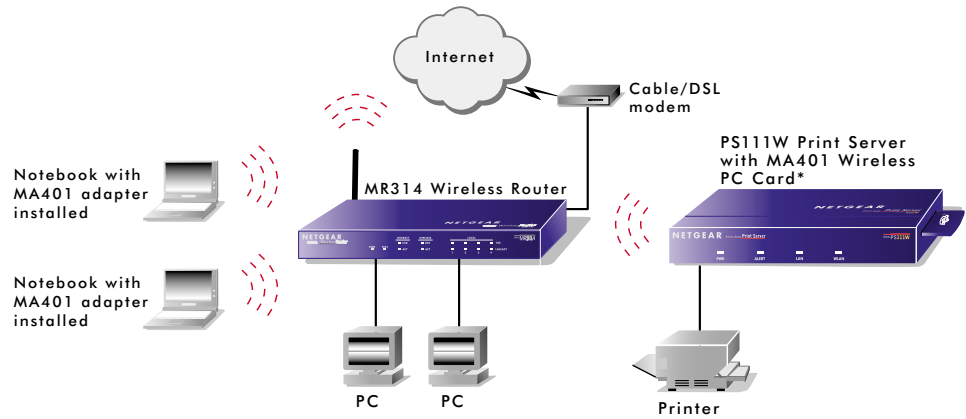

*Wireless print function requires NETGEAR MA401 Wireless PC Card, sold separately

- **Printer Connection**
  Parallel port (DB25F, Bi-directional IEEE 1284 compliant, supports Nibble mode) with up to 1.5Mbps transfer rate
- **Network Connection**
  1 RJ-45 Ethernet port, PC Card (PCMCIA) slot
- **Protocol Support**
  TCP/IP, NetBEUI, DHCP Client
- **Printing Methods**
  PTP (Peer-to-Peer) over TCP/IP protocol, Windows LPD printing, SMB printing (via NetBEUI or TCP/IP protocols), LPR
- **Memory**
  256KB (2Mb) RAM, 512 KB (4Mb) Flash
- **Informational LEDs**
  LAN, Wireless LAN, Power, Printer Alert
- **Standards Compatibility**
  Wireless: IEEE 802.11b (with optional NETGEAR 802.11b Wireless Adapter) Ethernet: IEEE 802.3 (10BASE-T), IEEE 802.3u (100BASE-Tx)
  Windows® 98, Me, NT, 2000, XP
- **Network Speeds**
  Wired: 10/100 Mbps (20/200 Mbps Full Duplex)
  Wireless: 11 Mbps, 5.5 Mbps, 2 Mbps, 1 Mbps
- **Frequency Band**
  2.4 GHz (ISM Band) for US/Canada
- **Environmental Specifications**
  Operating temperature: 0 to 40°C (32 to 104° F)
  Operating humidity: 5-95% noncondensing
- **Power Supply**
  Plug is localized to country of sale in North America, Australia, Europe, United Kingdom, Japan
- **Warranty**
  2 years
- **Encryption**
  Hardware-based 40/64-bit or 128-bit WEP encryption
- **Antenna**
  Built into optional NETGEAR MA401 wireless PC Card
- **Operating Range**
  Indoor: 100 m (265 ft) @ 5.5 Mbps
  50 m (165 ft) @ 11 Mbps
  Outdoor: 350 m (1000 ft) @ 5.5 Mbps
  150 m (500 ft) @ 11 Mbps
- **Dimensions**
  W: 158 mm (6.2")
  D: 101 mm (4")
  H: 25.9 mm (1.0")
- **Weight**
  410 g (0.9 lb)

NETGEAR®

4500 Great America Parkway
Santa Clara, CA 95054 USA
Phone: 1-888-NETGEAR
E-mail: support@NETGEAR.com
www.NETGEAR.com

©2002 NETGEAR, Inc. NETGEAR®, the Netgear Logo, the Gear Guy, and Everybody's connecting are trademarks or registered trademark of Netgear, Inc. in the United States and/or other countries. Microsoft, Windows, and the Windows logo are trademarks, or registered trademarks of Microsoft Corporation in the United States and/or other countries. Other brand and product names are trademarks or registered trademarks of their respective holders. Information is subject to change without notice. All rights reserved.

D-PS111W-0