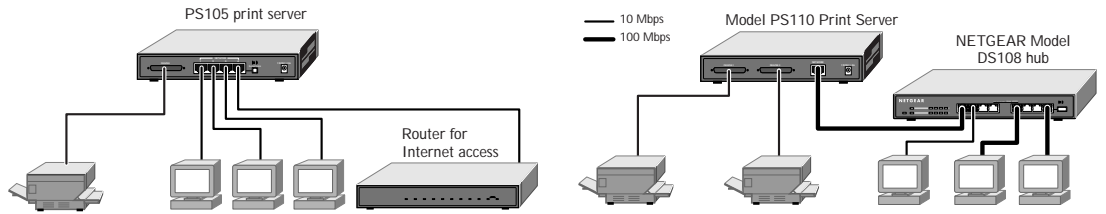

PS110 **10/100 Mbps Print Server**

- Connects 2 parallel printers, e.g., a high-speed laser printer and a color printer.
- Attaches to a 10 or 100 Mbps hub or switch, providing effortless transition from Ethernet to Fast Ethernet.

Best for small business or small office with multiple printers and a 10 or 100 Mbps network.

YOUR CHOICE:
10 OR 100 Mbps

KEY FEATURES

- Built-in network hub
- All major network software
- All major parallel printers
- Easy installation
- Extensive LED indicators

Free 24x7 [TECHNICAL SUPPORT](#)

www.NETGEAR.com

TYPICAL NETWORK SETUP

PACKAGE CONTENTS

- Print server
- Power adapter
- Quick Installation Guide
- Resource CD
- Warranty card
- Phone card

SPECIFICATIONS

	PS105	PS110
Printer Port	One IEEE 1284 bi-directional parallel-port	Two IEEE 1284 bi-directional parallel-ports
Network Port	Four 10BASE-T ports (RJ-45) IEEE 802.3i Ethernet compliant One 10BASE-2 port (BNC)	One speed-sensing 10/100 Mbps port (RJ-45) compliant with IEEE 802.3i Ethernet and IEEE 802.3u Fast Ethernet
Status LED	Unit Printer connection Network connection	Unit Printer connection Network connection
	power, collision link, activity, alert link, receive (per network port)	power, collision link, activity, alert (per printer port) link, 10 or 100 Mbps, receive, transmit

Network Protocol

TCP/IP, IPX/SPX, and NetBEUI

Dimensions

W 189 mm (7.41") D 122 mm (4.81") H 21 mm (1.21")

Weight

0.73 kg (1.6 lbs)

Power Specification

12V DC 0.6A max; 7W AC
Localized plug for North America, Japan, UK, Europe, Australia