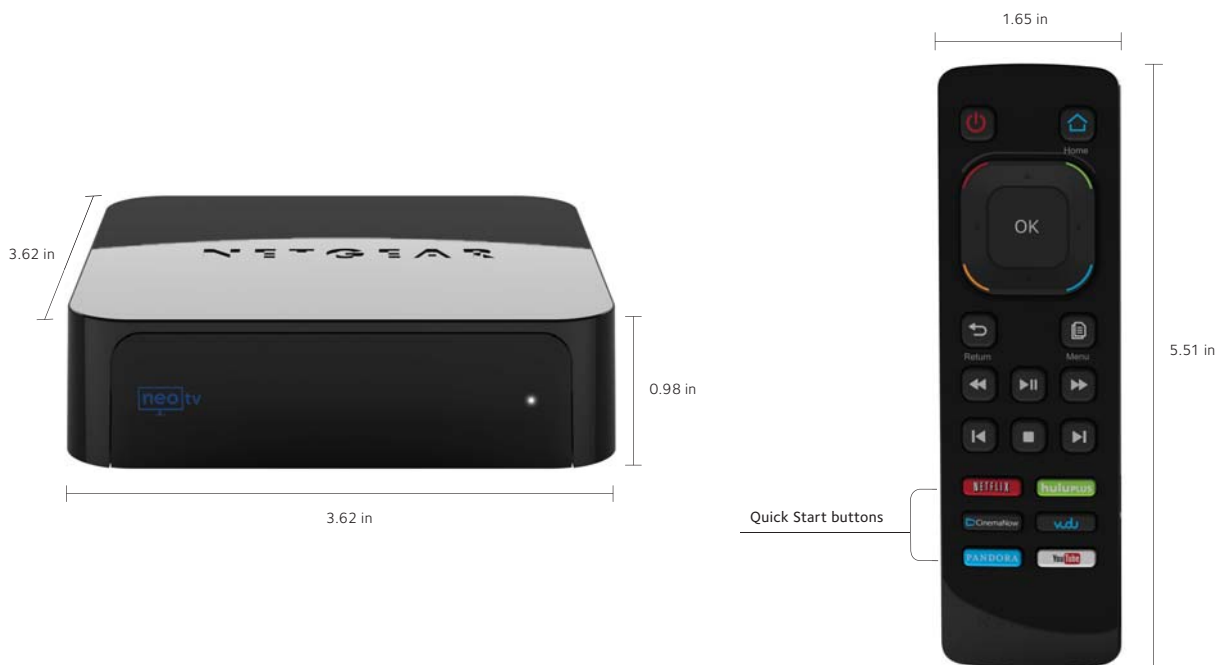

Take control of your entertainment.

PACKAGE CONTENTS

- NeoTV™ Streaming Player (NTV300S)
- Remote control
- Two (2) AAA batteries
- AV cable/RCA
- Power adapter
- Quick start guide
- Note: HDMI cable not included