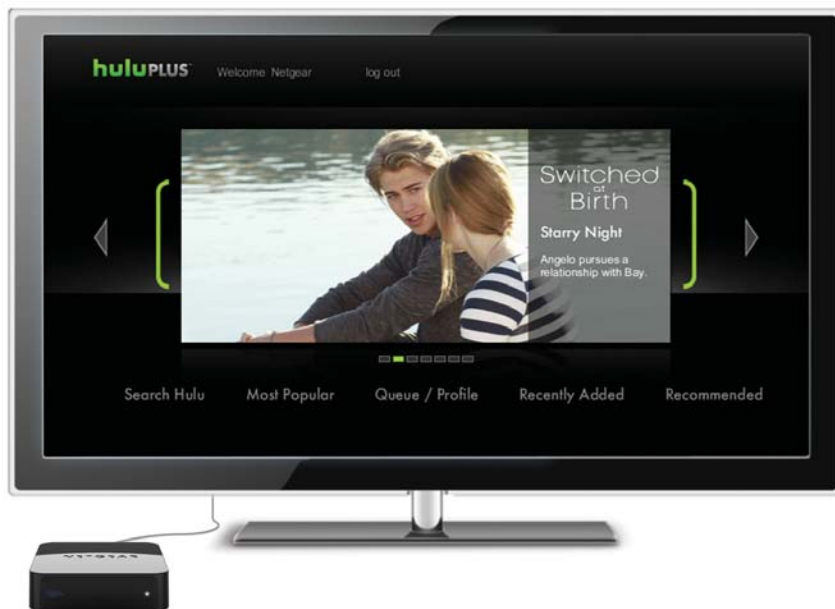

SlingPlayer®

With your existing Slingbox® on your primary TV, you can reduce the cost of renting a second cable box in another room of your home or forego signing up for cable in a vacation home by adding a NeoTV with the SlingPlayer® app to extend the HDTV experience anywhere.

YouTube

YouTube Leanback is a new way to watch YouTube videos on any big screen. With simple controls and full screen viewing, Leanback makes watching videos on YouTube as effortless as watching TV.

Looking for your favorite song? Well... you are most likely to find it. Sit back and enjoy a listening experience full of current and soon-to-be favorite songs for you. Create your favorite personalized stations on Pandora® Internet radio.