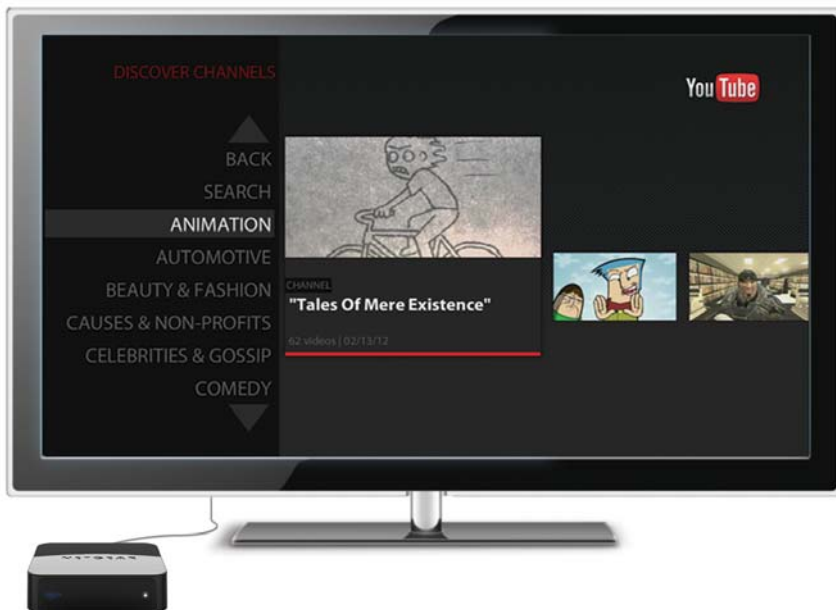

Easy to connect high-speed WiFi delivers the best 1080p HD streaming performance with the reliability you can trust.

NeoTV PRO easily connects via the HDMI or A/V output port so you can start streaming in minutes on virtually any TV.

Stream hundreds of new releases. Don't pick from a list of last year's hits or worry about what's in stock at the video store or kiosk. Get the movie on VUDU without the hassle—you can even watch the first few minutes for free.

SlingPlayer®

With your existing Slingbox® on your primary TV, you can reduce the cost of renting a second cable box in another room of your home or forego signing up for cable in a vacation home by adding a NeoTV with the SlingPlayer® app to extend the HDTV experience anywhere.

YouTube

YouTube Leanback is a new way to watch YouTube videos on any big screen. With simple controls and full screen viewing, Leanback makes watching videos on YouTube as effortless as watching TV.

Looking for your favorite song? Well... you are most likely to find it. Sit back and enjoy a listening experience full of current and soon-to-be favorite songs for you. Create your favorite personalized stations on Pandora® Internet radio.