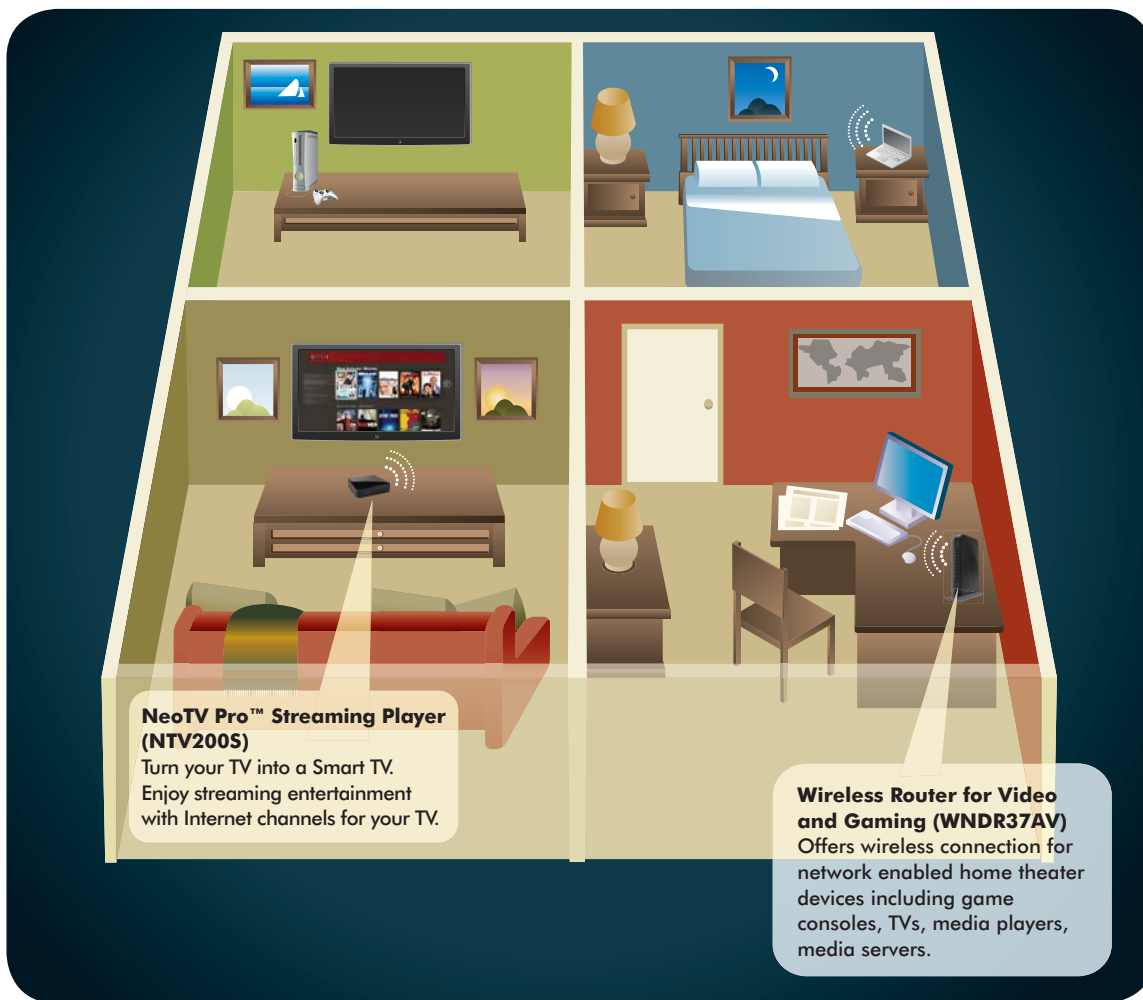

Package Contents

- NeoTV Pro™ Streaming Player (NTV200S)
- Remote control
- Two (2) CR2032 coin batteries
- Note: HDMI cable not included
- Power adapter
- Quick start guide

Features

- Wirelessly display your laptop screen on TV
- Easy on-screen setup guide
- Up to 1080p HD streaming
- Built-in Wireless-N for extended-range (b/g/n compatible)
- Ethernet port
- HDMI video output
- 5.1 surround sound

System Requirements

- Requires a system with Intel® WiDi for wireless display
- Broadband Internet connection
- PC/tablet with Internet browser for service activation
- TV with HDMI input and cable

Networking

- Built-in Wi-Fi 300 Mbps (802.11 b/g/n)
- 10/100 Ethernet (RJ-45)

Home Networking Solutions powered by NETGEAR

NeoTV Pro™ Streaming Player (NTV200S)
Turn your TV into a Smart TV.
Enjoy streaming entertainment with Internet channels for your TV.

Wireless Router for Video and Gaming (WNR37AV)
Offers wireless connection for network enabled home theater devices including game consoles, TVs, media players, media servers.

NETGEAR®

350 E. Plumeria Drive
San Jose, CA 95134-1911 USA
1-888-NETGEAR (638-4327)
E-mail: info@NETGEAR.com
www.NETGEAR.com

© 2012 NETGEAR, Inc., NETGEAR, the NETGEAR Logo and Connect with Innovation are trademarks and/or registered trademarks of NETGEAR, Inc. and/or subsidiaries in the United States and/or other countries. Mac and the Mac logo are trademarks of Apple Inc., registered in the U.S. and other countries. Netflix is registered trademark of Netflix, Inc. Other brand names mentioned herein are for identification purposes only and may be trademarks of their respective holder(s). Information is subject to change without notice. All rights reserved.

Wedding Crashers © Copyright 2007 Newline Productions, Inc. Thor © 2010 Paramount Pictures Corporation. X-Men: First Class © 2011 Twentieth Century Fox Film Corporation. X-Men, all character names and their distinctive likenesses: TM & © 2011 Marvel Entertainment, LLC and its subsidiaries. Henry's Crime © 2010 Henry's Crime, LLC. Hoodwinked Too! © 2011 Kanbar Entertainment, LLC and Portfolio Funding Company LLC I. Hanna © 2010 Focus Features LLC. Madea's Big Happy Family © 2011 Very Perry Films. Bridesmaids © 2011 Universal Studios. The Office © 2005 NBC Studios, Inc. and Universal Network Television LLC. Spartacus: Gods of the Arena: Season 00 © 2010 Starz Entertainment, LLC. Prom © 2011 Disney Studios. All Rights Reserved by aforementioned Studios.

This product is packaged with a limited warranty, the acceptance of which is a condition of sale.

*Basic technical support provided for 90 days from date of purchase.

†Actual data throughput and data over distance will vary. Network conditions and environmental factors, including volume of network traffic, building material and construction, and network overhead, result in lower actual data throughput rate.

24/7 TECHNICAL SUPPORT*
*Basic technical support free for 90 days only