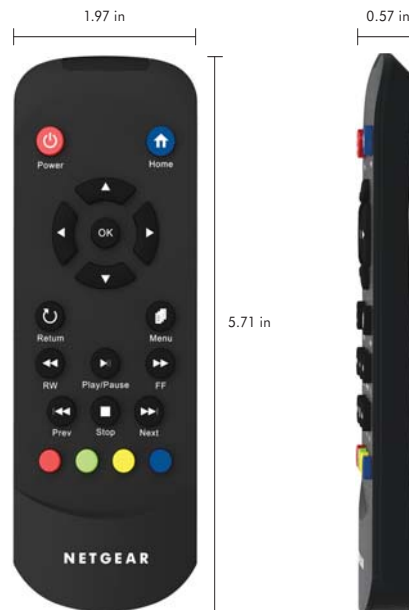

NeoTV NTV200	NeoTV^{PRO} NTV200S
Enjoy streaming content with hundreds of online channels for your TV	✓	✓
Plays 1080p HD and 5.1 Dolby Digital Plus	✓	✓
Built-in wireless (WiFi b/g/n)	✓	✓
iOS/Android remote app for ease of navigation	✓	✓
Ethernet	✓	✓
300 Mbps WiFi for a strong connection and smooth streaming	✓	✓
Displays your laptop screen on the TV wirelessly using Intel WiDi		✓

NeoTV remote control app for smartphones.
The NeoTV remote control app makes it a breeze to find and play your favorite movies and share favorite channels you are watching on Facebook.