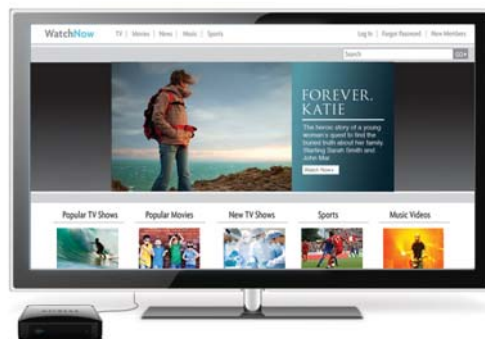

Entire Internet on your TV with Intel® WiDi

In addition to streaming channels, now you can enjoy the Web anywhere a browser will take you by wirelessly displaying your laptop screen on your TV.