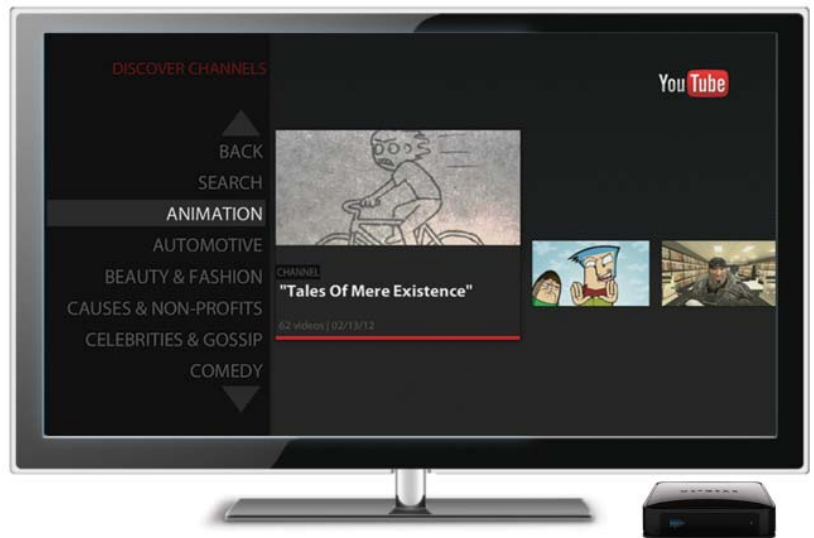

YouTube Leanback—Broadcast Yourself.
 YouTube Leanback is a new way to watch YouTube videos on any big screen. With simple controls and full screen viewing, Leanback makes watching videos on YouTube as effortless as watching TV.