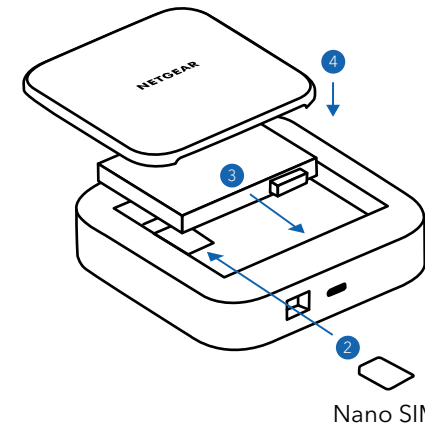

CONTENTS

Nighthawk M6 or M6 Pro
5G Mobile Hotspot

Power adapter
*Packages in some regions might
include additional plug adapters*

Battery

USB cable

REMOVE BATTERY COVER

1
Locate the small indent on the corner of the
back cover and gently pry it open

INSTALL THE SIM AND BATTERY

2
Slide the nano SIM
card into its slot

3
Insert the battery
into the device

4
Press to snap the
back cover into place

SET UP YOUR MOBILE HOTSPOT

Press and hold the **Power button**
for two seconds to turn on your
mobile hotspot, then follow
the onscreen instructions to
complete setup.