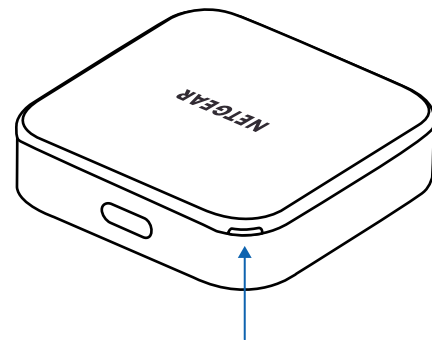

CONTENTS

Nighthawk M6 or M6 Pro
5G Mobile Hotspot

Power adapter
*Packages in some regions might
include additional plug adapters*

Battery

USB cable

REMOVE BATTERY COVER

1
Locate the small indent on the corner of the
back cover and gently pry it open

INSTALL THE SIM AND BATTERY

2
Slide the nano SIM
card into its slot

3
Insert the battery
into the device

4
Press to snap the
back cover into place

SET UP YOUR MOBILE HOTSPOT

Press and hold the **Power button**
for two seconds to turn on your
mobile hotspot, then follow
the onscreen instructions to
complete setup.