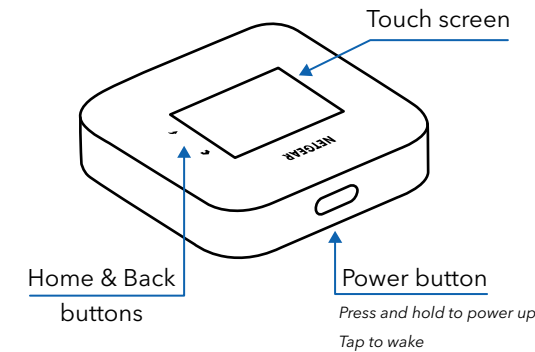

CONTENTS

Nighthawk M6 or M6 Pro
5G Mobile Hotspot

Power adapter
*Packages in some regions might
include additional plug adapters*

Battery

USB cable

REMOVE BATTERY COVER

1
Locate the small indent on the corner of the
back cover and gently pry it open

INSTALL THE SIM AND BATTERY

2
Slide the nano SIM
card into its slot

3
Insert the battery
into the device

4
Press to snap the
back cover into place

SET UP YOUR MOBILE HOTSPOT

Press and hold the **Power button**
for two seconds to turn on your
mobile hotspot, then follow
the onscreen instructions to
complete setup.