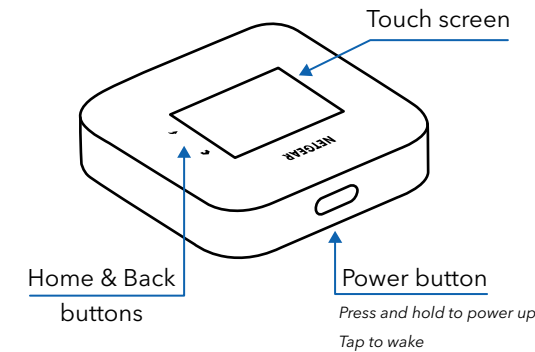

## REMOVE BATTERY COVER

1  
Locate the small indent on the corner of the  
back cover and gently pry it open

## INSTALL THE SIM AND BATTERY

2  
Slide the nano SIM  
card into its slot

3  
Insert the battery  
into the device

4  
Press to snap the  
back cover into place

## SET UP YOUR MOBILE ROUTER

Press and hold the **Power button**  
for two seconds to turn on  
your mobile router, then follow  
the onscreen instructions to  
complete setup.

You can also connect to the  
router's default WiFi network  
with a WiFi device and visit  
<http://192.168.1.1> to complete  
setup from the web.