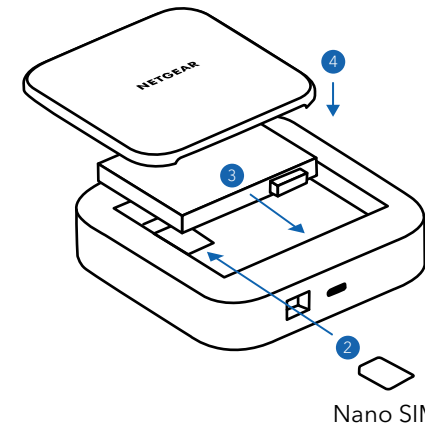

## CONTENTS

Nighthawk M6 or M6 Pro  
5G Mobile Router

Power adapter

*Packages in some regions might  
include additional plug adapters*

Battery

USB cable

## REMOVE BATTERY COVER

1  
Locate the small indent on the corner of the  
back cover and gently pry it open

## INSTALL THE SIM AND BATTERY

2  
Slide the nano SIM  
card into its slot

3  
Insert the battery  
into the device

4  
Press to snap the  
back cover into place