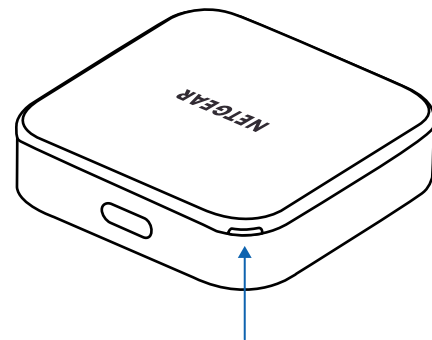

## CONTENTS

Nighthawk M6 or M6 Pro  
5G Mobile Router

Power adapter

*Packages in some regions might  
include additional plug adapters*

Battery

USB cable

## REMOVE BATTERY COVER

1  
Locate the small indent on the corner of the  
back cover and gently pry it open

## INSTALL THE SIM AND BATTERY

2  
Slide the nano SIM  
card into its slot

3  
Insert the battery  
into the device

4  
Press to snap the  
back cover into place