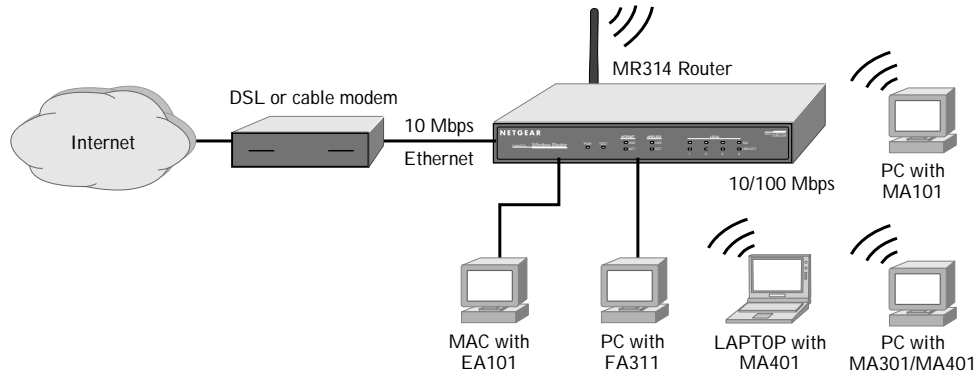

NETGEAR Inc.
4500 Great America Parkway
Santa Clara, CA 95054
USA

Phone: 1-888-NETGEAR
E-mail: support@NETGEAR.com
www.NETGEAR.com

In-Country Phone Support
(24x7 phone support in English, local language support during office hours.)

Australia	1800-787-638	Korea	00308-11-0319
Austria	00800-06384327	Netherlands	0800-023-0981
	(00800-0-NETGEAR)	New Zealand	00800-1233-4566
Denmark	808-82179	Norway	800-12041
Canada	1-888-NETGEAR	Singapore	001-800-1233-4566
Finland	0800-111-036	Sweden	0200-298-298
France	0800-77-17-53	Switzerland	00800-0638-4327 (00800-0-NETGEAR)
Germany	00800-06384327	United Kingdom	020-7216-0014
	(00800-0-NETGEAR)	United States	1-888-NETGEAR
Hong Kong	001-800-1233-4566	All Other Countries	+1 801-236-8499
Japan	0120-66-5402		

NETGEAR® is a registered trademark of NETGEAR, Inc. in the United States and other countries. Windows® is a registered trademark of Microsoft Corporation. Other brand and product names are trademarks or registered trademarks of their respective holders. Information is subject to change without notice. All rights reserved.

June 2001

TECHNICAL SPECIFICATIONS

Routing Protocols

TCP/IP, RIP-1, RIP-2, DHCP, NAT,
PPPoE, IPSec

LAN Protocols

10BASE-T, 100BASE-TX, 11Mb IEEE 802.11b

Power Adapter

12 V DC 1.2A
Localized plug for North America, Japan,
UK, Europe, Australia

Dimensions

W 253 mm (9.95")
D 181 mm (7.1")
H 35 mm (1.4")

Environmental Specifications

Operating temperature: 0 to 40°C
Operating humidity: 90% maximum relative
humidity, noncondensing

Electromagnetic Compliance

FCC Part 15 Class B
VCCI Class B
EN 55 022 (CISPR 22), Class B

Interface Specifications

LAN: 10BASE-T or 100BASE-TX, RJ-45
WAN: 10BASE-T, RJ-45

WIRELESS RANGE

Data Rate	Outdoors*	Indoors*
1 Mbps	1650 ft. (503m)	500 ft. (152m)
2 Mbps	1320 ft. (402m)	400 ft. (122m)
5.5 Mbps	1155 ft. (352m)	270 ft. (82m)
11 Mbps	835 ft. (255m)	175 ft. (53m)

* Performance may vary due to building condition

Security Encryption

40/64 and 128-bit WEP encryption

Maximum Computers/Network

Wireless limits depend upon the amount of packets
generated by each node; typically 30 to 70
Ethernet limits are 253

Frequency

2.4 GHz to 2.5 GHz Direct Sequence Spread
Spectrum (DSSS)

PACKAGE CONTENTS

MR314 Wireless Router unit
Power adapter
Category 5 cable (white)
User guide
Resource CD
Warranty card
Support card

SYSTEM REQUIREMENTS

Cable or DSL modem and Internet service
Network card for each PC
Network software (e.g., Windows)
Internet Explorer 4.0 or higher OR
Netscape 4.0 or higher

D-MR314-001

www.NETGEAR.com

NETGEAR®