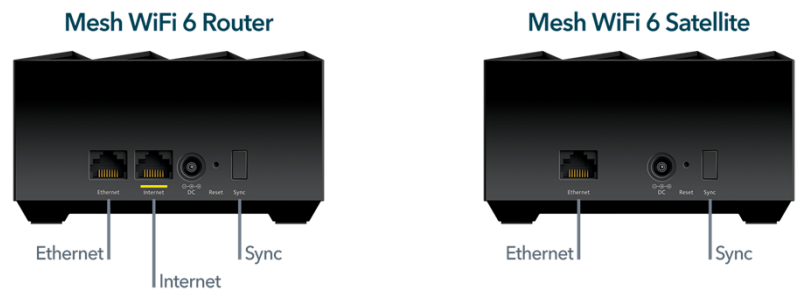

Box Contents

- One (1) Mesh WiFi 6 Router (MR70)
- Two (2) Mesh WiFi 6 Satellites (MS70)
- One (1) 2m/6ft Ethernet cable
- Three (3) 12V/1.5A power adapters
- Quick start guide

Network Requirements

- High-speed Internet connection
- Connect to existing modem or gateway

Warranty & Support

- www.netgear.com/warranty
- Support
  - Extend your warranty & technical support within 90 days of product purchase [U.S. only].
  - Visit: www.prosupport.netgear.com/home

Physical Specifications

- Router (MR70)
  - Dimensions: 4.8 x 4.8 x 2.5 in
  - Weight: 0.63 lb
- Satellites (MS70)
  - Dimensions: 4.8 x 4.8 x 2.5 in each
  - Weight: 0.63 lb each

Connection Diagram

This product comes with a 1-year limited warranty that is valid only if purchased from a NETGEAR authorized reseller.

* 90-day complimentary technical support following purchase from a NETGEAR authorized reseller.

† Maximum wireless signal rate derived from IEEE 802.11 specifications. Actual data throughput and wireless coverage will vary and be lowered by network and environmental conditions, including network traffic volume, device limitations, and building construction. NETGEAR makes no representations or warranties about this product's compatibility with future standards. Up to 3,000Mbps wireless speeds achieved when connecting to other 802.11ax 3,000Mbps devices.

‡ NETGEAR Armor requires a paid subscription after the initial 30-day free trial. Renew your subscription, for an additional fee, to protect all your connected devices.

†† NETGEAR Smart Parental Controls™ fees apply for a Premium Plan.

‡ When working with 160MHz clients as compared to a 2x2 AC router that does not support 160MHz.

² Requires compatible AX clients with DL-OFDMA and UL-OFDMA support.

For regulatory compliance information, visit www.netgear.com/about/regulatory.

NETGEAR, NIGHTHAWK, NETGEAR Armor, and the NETGEAR Logo are trademarks of NETGEAR, Inc. Any other trademarks mentioned herein are for reference purposes only. ©2023 NETGEAR, Inc.

NETGEAR, Inc. 350 E. Plumeria Drive, San Jose, CA 95134-1911 USA