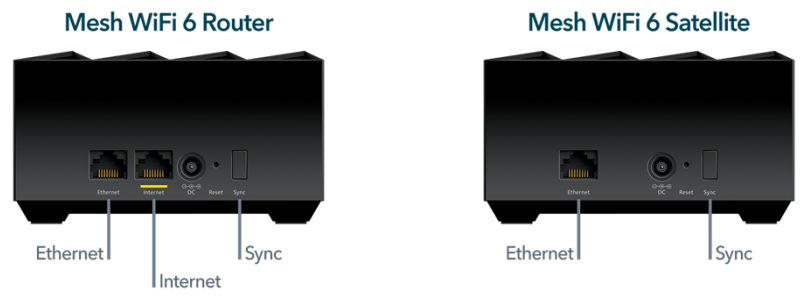

Box Contents

- One (1) Mesh WiFi 6 Router (MR70)
- One (1) Mesh WiFi 6 Satellite (MS70)
- One (1) 2m/6ft Ethernet cable
- Two (2) 12V/1.5A power adapters
- Quick start guide

Physical Specifications

- Mesh WiFi 6 Router (MR70)
  - Dimensions: 4.8 x 4.8 x 2.5 in
  - Weight: 0.63 lb
- Mesh WiFi 6 Satellite (MS70)
  - Dimensions: 4.8 x 4.8 x 2.5 in
  - Weight: 0.63 lb

Network Requirements

- High-speed Internet connection
- Connect to existing modem or gateway

Warranty

- Warranty—www.netgear.com/warranty

Support

- Support
  - Extend your warranty & technical support within 90 days of product purchase [U.S. only].*
  - Visit: www.prosupport.netgear.com/home

Connection Diagram

This product comes with a limited warranty that is valid only if purchased from a NETGEAR authorized reseller. <http://www.netgear.com/warranty>

* 90-day complimentary technical support following purchase from a NETGEAR authorized reseller.

† Maximum wireless signal rate derived from IEEE 802.11 specifications. Actual data throughput and wireless coverage will vary and be lowered by network and environmental conditions, including network traffic volume, device limitations, and building construction. NETGEAR makes no representations or warranties about this product's compatibility with future standards. Up to 3,000Mbps wireless speeds achieved when connecting to other 802.11ax 3,000Mbps devices.

‡ When working with 160MHz clients as compared to a 2x2 AC router that does not support 160MHz.

¹ NETGEAR Armor requires a paid subscription after the initial 30-day free trial. Visit www.netgear.com/armor for more information.

² Requires compatible AX clients with DL-OFDMA and UL-OFDMA support.

For regulatory compliance information, visit www.netgear.com/about/regulatory

NETGEAR, NIGHTHAWK, NETGEAR Armor and the NETGEAR Logo are trademarks of NETGEAR, Inc. Any other trademarks mentioned herein are for reference purposes only. ©2022 NETGEAR, Inc.

NETGEAR, Inc. 350 E. Plumeria Drive, San Jose, CA 95134-1911 USA, www.NETGEAR.com/support